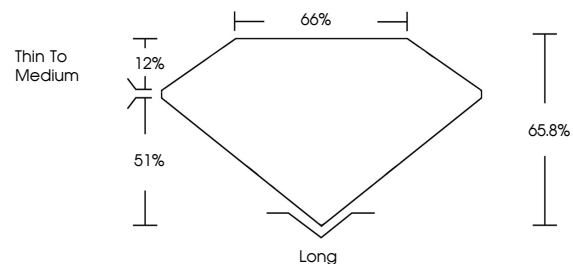

PROPORTIONS