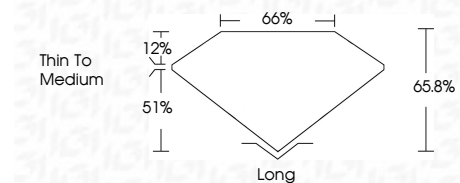

**ELECTRONIC COPY**

LG723590813  
Report verification at igi.org

July 23, 2025  
IGI Report Number **LG723590813**  
Description **LABORATORY GROWN DIAMOND**  
Shape and Cutting Style **EMERALD CUT**  
Measurements **9.90 X 6.66 X 4.38 MM**

**GRADING RESULTS**  
Carat Weight **2.76 CARATS**  
Color Grade **G**  
Clarity Grade **VVS 2**

**ADDITIONAL GRADING INFORMATION**  
Polish **EXCELLENT**  
Symmetry **EXCELLENT**  
Fluorescence **NONE**  
Inscription(s) **IGI LG723590813**  
Comments: This Laboratory Grown Diamond was created by Chemical Vapor Deposition (CVD) growth process.  
Type IIa

July 23, 2025  
IGI Report No LG723590813  
**EMERALD CUT**  
9.90 X 6.66 X 4.38 MM  
2.76 CARATS  
Color Grade **G**  
Clarity Grade **VVS 2**  
Depth **65.8%**  
Table **65%**  
Girdle **Thin To Medium**  
Culet **Long**  
Polish **EXCELLENT**  
Symmetry **EXCELLENT**  
Fluorescence **NONE**  
Inscription(s) **IGI LG723590813**  
Comments: This Laboratory Grown Diamond was created by Chemical Vapor Deposition (CVD) growth process.  
Type IIa

July 23, 2025  
IGI Report Number **LG723590813**  
Description **LABORATORY GROWN DIAMOND**  
Shape and Cutting Style **EMERALD CUT**  
Measurements **9.90 X 6.66 X 4.38 MM**

**GRADING RESULTS**  
Carat Weight **2.76 CARATS**  
Color Grade **G**  
Clarity Grade **VVS 2**