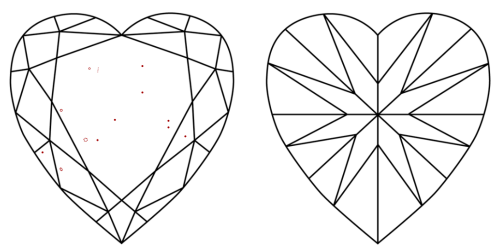

CLARITY CHARACTERISTICS

KEY TO SYMBOLS
Red symbols indicate internal characteristics.
Green symbols indicate external characteristics.