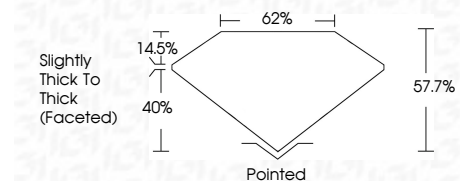

**ELECTRONIC COPY**

LG723542244  
Report verification at igi.org

July 18, 2025  
IGI Report Number **LG723542244**  
Description **LABORATORY GROWN DIAMOND**  
Shape and Cutting Style **HEART BRILLIANT**  
Measurements **10.86 X 12.78 X 7.37 MM**

**GRADING RESULTS**  
Carat Weight **6.02 CARATS**  
Color Grade **F**  
Clarity Grade **VS 1**

**ADDITIONAL GRADING INFORMATION**  
Polish **EXCELLENT**  
Symmetry **EXCELLENT**  
Fluorescence **NONE**  
Inscription(s) **IGI LG723542244**  
Comments: This Laboratory Grown Diamond was created by Chemical Vapor Deposition (CVD) growth process. Type IIa

July 18, 2025  
IGI Report No LG723542244  
**HEART BRILLIANT**  
10.86 X 12.78 X 7.37 MM  
6.02 CARATS  
F  
VS 1  
57.7%  
40%  
Slightly Thick To Thick (Faceted)  
Pointed  
EXCELLENT  
EXCELLENT  
NONE  
IGI LG723542244  
Comments: This Laboratory Grown Diamond was created by Chemical Vapor Deposition (CVD) growth process. Type IIa

**GRADING RESULTS**  
Carat Weight **6.02 CARATS**  
Color Grade **F**  
Clarity Grade **VS 1**

**ADDITIONAL GRADING INFORMATION**  
Polish **EXCELLENT**  
Symmetry **EXCELLENT**  
Fluorescence **NONE**  
Inscription(s) **IGI LG723542244**