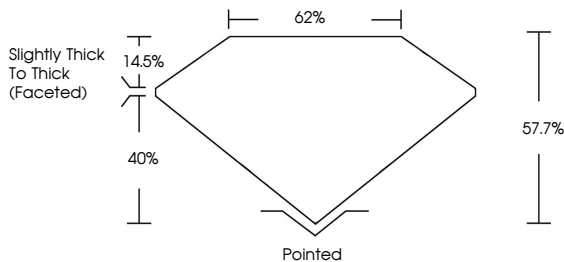

PROPORTIONS