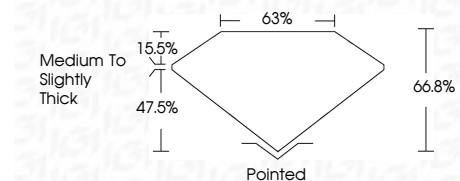

**ELECTRONIC COPY**

LG723530036  
Report verification at igi.org

July 18, 2025  
IGI Report Number **LG723530036**  
Description **LABORATORY GROWN DIAMOND**  
Shape and Cutting Style **CUT CORNERED SQUARE  
MODIFIED BRILLIANT**  
Measurements **7.11 X 7.08 X 4.73 MM**

**GRADING RESULTS**  
Carat Weight **2.08 CARATS**  
Color Grade **D**  
Clarity Grade **VVS 2**

**ADDITIONAL GRADING INFORMATION**  
Polish **EXCELLENT**  
Symmetry **EXCELLENT**  
Fluorescence **NONE**  
Inscription(s) **IGI LG723530036**  
Comments: This Laboratory Grown Diamond was created by Chemical Vapor Deposition (CVD) growth process. Type IIa

July 18, 2025  
IGI Report No **LG723530036**  
**CUT CORNERED SQUARE MODIFIED BRILLIANT**  
7.11 X 7.08 X 4.73 MM  
2.08 CARATS  
D  
VVS 2  
66.8%  
47.5%  
Medium to Slightly Thick  
Pointed  
EXCELLENT  
EXCELLENT  
NONE  
IGI LG723530036  
Comments: This Laboratory Grown Diamond was created by Chemical Vapor Deposition (CVD) growth process. Type IIa

**GRADING RESULTS**  
Carat Weight **2.08 CARATS**  
Color Grade **D**  
Clarity Grade **VVS 2**

**ADDITIONAL GRADING INFORMATION**  
Polish **EXCELLENT**  
Symmetry **EXCELLENT**  
Fluorescence **NONE**  
Inscription(s) **IGI LG723530036**