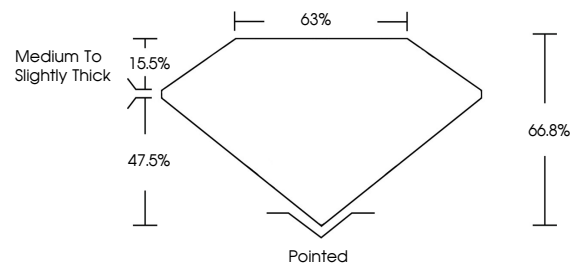

PROPORTIONS