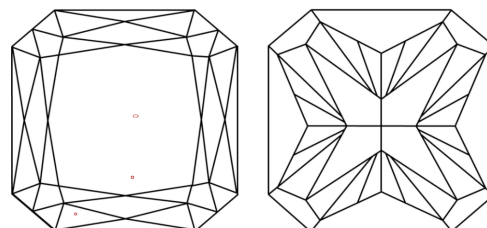

CLARITY CHARACTERISTICS

KEY TO SYMBOLS

Red symbols indicate internal characteristics.
Green symbols indicate external characteristics.