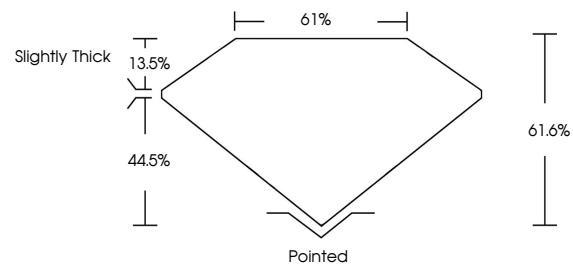

PROPORTIONS