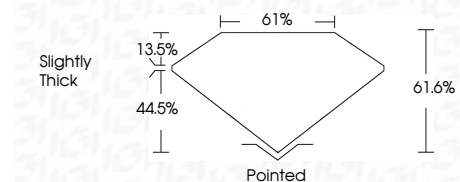

ELECTRONIC COPY

LG722559385
Report verification at igi.org

July 17, 2025
IGI Report Number **LG722559385**
Description **LABORATORY GROWN DIAMOND**
Shape and Cutting Style **CUT CORNERED SQUARE
MODIFIED BRILLIANT**
Measurements **6.93 X 6.77 X 4.17 MM**

GRADING RESULTS
Carat Weight **1.72 CARAT**
Color Grade **D**
Clarity Grade **VVS 2**

ADDITIONAL GRADING INFORMATION
Polish **EXCELLENT**
Symmetry **EXCELLENT**
Fluorescence **NONE**
Inscription(s) **(IGI) LG722559385**
Comments: This Laboratory Grown Diamond was created by Chemical Vapor Deposition (CVD) growth process. Type IIa

July 17, 2025
IGI Report No LG722559385
CUT CORNERED SQUARE MODIFIED BRILLIANT
6.93 X 6.77 X 4.17 MM
Carat Weight **1.72 CARAT**
Color Grade **D**
Clarity Grade **VVS 2**
Table **13.5%**
Depth **44.5%**
Girdle **61%**
Culet **Slightly Thick**
Polish **Pointed**
Symmetry **EXCELLENT**
Fluorescence **EXCELLENT**
Inscription(s) **NONE**
(IGI) LG722559385
Comments: This Laboratory Grown Diamond was created by Chemical Vapor Deposition (CVD) growth process. Type IIa

GRADING RESULTS
Carat Weight **1.72 CARAT**
Color Grade **D**
Clarity Grade **VVS 2**

ADDITIONAL GRADING INFORMATION
Polish **EXCELLENT**
Symmetry **EXCELLENT**
Fluorescence **NONE**
Inscription(s) **(IGI) LG722559385**