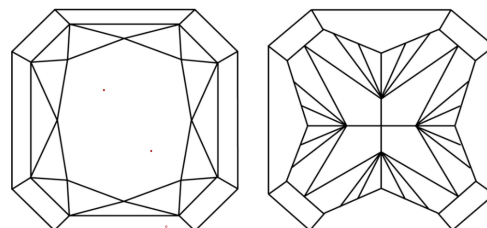

CLARITY CHARACTERISTICS

KEY TO SYMBOLS

Red symbols indicate internal characteristics.
Green symbols indicate external characteristics.