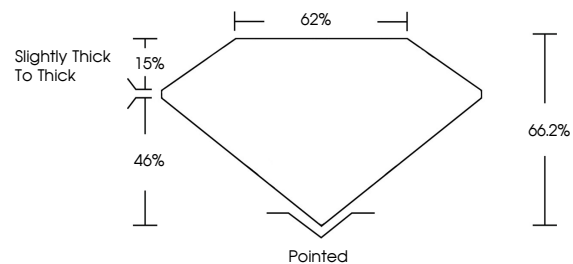

Measurements **12.71 X 8.48 X 5.61 MM**

GRADING RESULTS

Carat Weight **5.58 CARATS**
Color Grade **F**
Clarity Grade **VVS 2**

ADDITIONAL GRADING INFORMATION

Polish **EXCELLENT**
Symmetry **EXCELLENT**
Fluorescence **NONE**
Inscription(s) **IGI LG720586902**
Comments: This Laboratory Grown Diamond was created by Chemical Vapor Deposition (CVD) growth process. Type IIa

July 9, 2025
IGI Report No **LG720586902**
CUT CORNERED RECT. MODIFIED BRILLIANT
12.71 X 8.48 X 5.61 MM
Carat Weight **5.58 CARATS**
Color Grade **F**
Clarity Grade **VVS 2**
Depth **46.2%**
Table **15%**
Girdle **Slightly thick to Thick**
Culet **Pointed**
Polish **EXCELLENT**
Symmetry **EXCELLENT**
Fluorescence **NONE**
Inscription(s) **IGI LG720586902**
Comments: This Laboratory Grown Diamond was created by Chemical Vapor Deposition (CVD) growth process. Type IIa

GRADING RESULTS

Carat Weight **5.58 CARATS**
Color Grade **F**
Clarity Grade **VVS 2**

ADDITIONAL GRADING INFORMATION

Polish **EXCELLENT**
Symmetry **EXCELLENT**
Fluorescence **NONE**
Inscription(s) **IGI LG720586902**

Comments: This Laboratory Grown Diamond was created by Chemical Vapor Deposition (CVD) growth process. Type IIa

PROPORTIONS

Sample Image Used

CLARITY CHARACTERISTICS

KEY TO SYMBOLS

Red symbols indicate internal characteristics.
Green symbols indicate external characteristics.