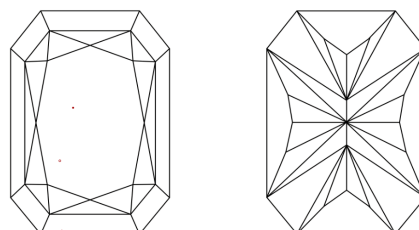

CLARITY CHARACTERISTICS

KEY TO SYMBOLS

Red symbols indicate internal characteristics.
Green symbols indicate external characteristics.

COLOR

D E F G H I J Faint Very Light Light

CLARITY

IF	VS¹⁻²	VS¹⁻²	SI¹⁻²	I¹⁻³
Internally Flawless	Very Very Slightly Included	Very Slightly Included	Slightly Included	Included