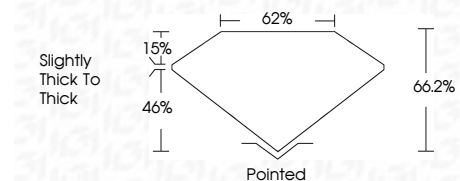

Measurements **12.71 X 8.48 X 5.61 MM**

GRADING RESULTS

Carat Weight **5.58 CARATS**
Color Grade **F**
Clarity Grade **VVS 2**

ADDITIONAL GRADING INFORMATION

Polish **EXCELLENT**
Symmetry **EXCELLENT**
Fluorescence **NONE**
Inscription(s) **IGI LG720586902**
Comments: This Laboratory Grown Diamond was created by Chemical Vapor Deposition (CVD) growth process. Type IIa

July 9, 2025
IGI Report No **LG720586902**
CUT CORNERED RECT. MODIFIED BRILLIANT
12.71 X 8.48 X 5.61 MM
Carat Weight **5.58 CARATS**
Color Grade **F**
Clarity Grade **VVS 2**
Depth **46.2%**
Table **15%**
Girdle **Slightly thick to Thick**
Culet **Pointed**
Polish **EXCELLENT**
Symmetry **EXCELLENT**
Fluorescence **NONE**
Inscription(s) **IGI LG720586902**
Comments: This Laboratory Grown Diamond was created by Chemical Vapor Deposition (CVD) growth process. Type IIa

LABORATORY GROWN DIAMOND REPORT

July 9, 2025
IGI Report Number **LG720586902**
Description **LABORATORY GROWN DIAMOND**
Shape and Cutting Style **CUT CORNERED RECTANGULAR
MODIFIED BRILLIANT**
Measurements **12.71 X 8.48 X 5.61 MM**

GRADING RESULTS

Carat Weight **5.58 CARATS**
Color Grade **F**
Clarity Grade **VVS 2**

ADDITIONAL GRADING INFORMATION

Polish **EXCELLENT**
Symmetry **EXCELLENT**
Fluorescence **NONE**
Inscription(s) **IGI LG720586902**