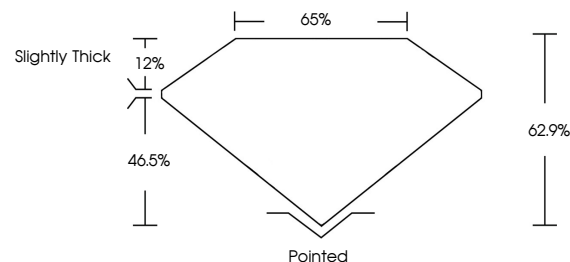

July 14, 2025
IGI Report No **LG720565977**
SQUARE EMERALD CUT
1.65 CARAT
Carat Weight
Color Grade **FANCY VIVID BLUE**
Clarity Grade **VS 1**
Depth **62.9%**
Table **46.5%**
Girdle **Slightly Thick**
Culet **Pointed**
Polish **EXCELLENT**
Symmetry **EXCELLENT**
Fluorescence **NONE**
Inscription(s) **(IGI) LG720565977**

Comments: This Laboratory Grown Diamond was created by High Pressure High Temperature (HPHT) growth process. Indications of post-growth treatment.

LABORATORY GROWN DIAMOND REPORT

July 14, 2025
IGI Report Number **LG720565977**
Description **LABORATORY GROWN DIAMOND**
Shape and Cutting Style **SQUARE EMERALD CUT**
Measurements **6.56 X 6.41 X 4.03 MM**

GRADING RESULTS
Carat Weight **1.65 CARAT**
Color Grade **FANCY VIVID BLUE**
Clarity Grade **VS 1**

ADDITIONAL GRADING INFORMATION
Polish **EXCELLENT**
Symmetry **EXCELLENT**
Fluorescence **NONE**
Inscription(s) **(IGI) LG720565977**

Comments: This Laboratory Grown Diamond was created by High Pressure High Temperature (HPHT) growth process. Indications of post-growth treatment.

PROPORTIONS

CLARITY CHARACTERISTICS

KEY TO SYMBOLS

Red symbols indicate internal characteristics.
Green symbols indicate external characteristics.