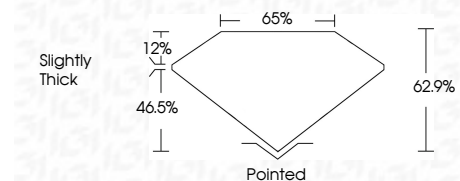

ELECTRONIC COPY

LG720565977
Report verification at igi.org

July 14, 2025
IGI Report Number **LG720565977**
Description **LABORATORY GROWN DIAMOND**
Shape and Cutting Style **SQUARE EMERALD CUT**
Measurements **6.56 X 6.41 X 4.03 MM**

GRADING RESULTS
Carat Weight **1.65 CARAT**
Color Grade **FANCY VIVID BLUE**
Clarity Grade **VS 1**

ADDITIONAL GRADING INFORMATION
Polish **EXCELLENT**
Symmetry **EXCELLENT**
Fluorescence **NONE**
Inscription(s) **(IGI) LG720565977**
Comments: This Laboratory Grown Diamond was created by High Pressure High Temperature (HPHT) growth process. Indications of post-growth treatment.

July 14, 2025
IGI Report No **LG720565977**
SQUARE EMERALD CUT
1.65 CARAT
Carat Weight
Color Grade **FANCY VIVID BLUE**
Clarity Grade **VS 1**
Depth **62.9%**
Table **46.5%**
Girdle **Slightly Thick**
Culet **Pointed**
Polish **EXCELLENT**
Symmetry **EXCELLENT**
Fluorescence **NONE**
Inscription(s) **(IGI) LG720565977**

Comments: This Laboratory Grown Diamond was created by High Pressure High Temperature (HPHT) growth process. Indications of post-growth treatment.

LABORATORY GROWN DIAMOND REPORT

July 14, 2025
IGI Report Number **LG720565977**
Description **LABORATORY GROWN DIAMOND**
Shape and Cutting Style **SQUARE EMERALD CUT**
Measurements **6.56 X 6.41 X 4.03 MM**