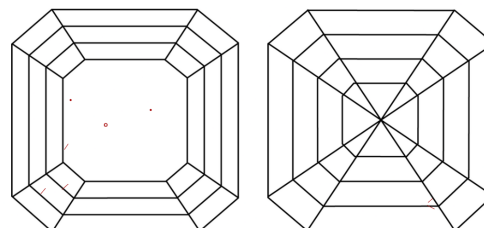

CLARITY CHARACTERISTICS

KEY TO SYMBOLS

Red symbols indicate internal characteristics.
Green symbols indicate external characteristics.

COLOR

D E F G H I J Faint Very Light Light

CLARITY

IF	VS¹⁻²	VS¹⁻²	SI¹⁻²	I¹⁻³
Internally Flawless	Very Very Slightly Included	Very Slightly Included	Slightly Included	Included