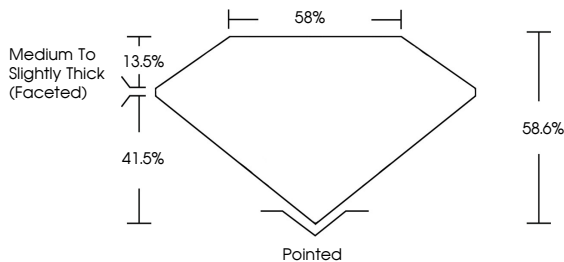

PROPORTIONS