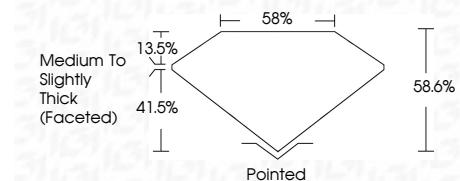

**ELECTRONIC COPY**

LG720512379  
Report verification at igi.org

July 5, 2025  
IGI Report Number **LG720512379**  
Description **LABORATORY GROWN DIAMOND**  
Shape and Cutting Style **HEART BRILLIANT**  
Measurements **7.08 X 8.04 X 4.71 MM**

**GRADING RESULTS**  
Carat Weight **1.55 CARAT**  
Color Grade **D**  
Clarity Grade **VVS 2**

**ADDITIONAL GRADING INFORMATION**  
Polish **EXCELLENT**  
Symmetry **EXCELLENT**  
Fluorescence **NONE**  
Inscription(s) **IGI LG720512379**  
Comments: This Laboratory Grown Diamond was created by Chemical Vapor Deposition (CVD) growth process. Type IIa

July 5, 2025  
IGI Report No LG720512379  
**HEART BRILLIANT**  
7.08 X 8.04 X 4.71 MM  
1.55 CARAT  
D  
VVS 2  
58.6%  
41.5%  
58%  
Medium to Slightly Thick (Faceted)  
Pointed  
EXCELLENT  
EXCELLENT  
NONE  
IGI LG720512379  
Comments: This Laboratory Grown Diamond was created by Chemical Vapor Deposition (CVD) growth process. Type IIa

**GRADING RESULTS**  
Carat Weight **1.55 CARAT**  
Color Grade **D**  
Clarity Grade **VVS 2**

**ADDITIONAL GRADING INFORMATION**  
Polish **EXCELLENT**  
Symmetry **EXCELLENT**  
Fluorescence **NONE**  
Inscription(s) **IGI LG720512379**