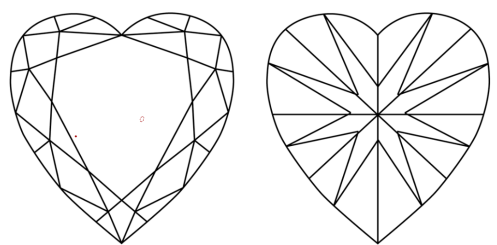

CLARITY CHARACTERISTICS

KEY TO SYMBOLS
Red symbols indicate internal characteristics.
Green symbols indicate external characteristics.