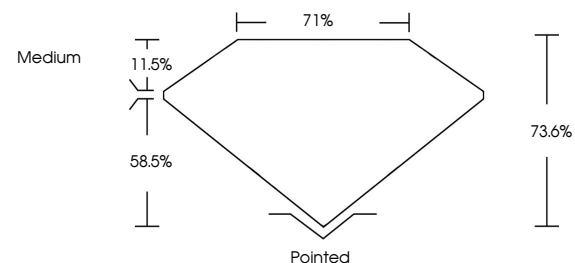

ELECTRONIC COPY

LG719582971
Report verification at igi.org

June 30, 2025
IGI Report Number **LG719582971**
Description **LABORATORY GROWN DIAMOND**
Shape and Cutting Style **PRINCESS CUT**
Measurements **8.68 X 8.52 X 6.27 MM**
GRADING RESULTS
Carat Weight **4.06 CARATS**
Color Grade **F**
Clarity Grade **VVS 2**

LABORATORY GROWN DIAMOND REPORT

June 30, 2025
IGI Report Number **LG719582971**
Description **LABORATORY GROWN DIAMOND**
Shape and Cutting Style **PRINCESS CUT**
Measurements **8.68 X 8.52 X 6.27 MM**

GRADING RESULTS

Carat Weight **4.06 CARATS**
Color Grade **F**
Clarity Grade **VVS 2**

ADDITIONAL GRADING INFORMATION

Polish **EXCELLENT**
Symmetry **EXCELLENT**
Fluorescence **NONE**
Inscription(s) **IGI LG719582971**

Comments: This Laboratory Grown Diamond was created by Chemical Vapor Deposition (CVD) growth process.
Type IIa

PROPORTIONS