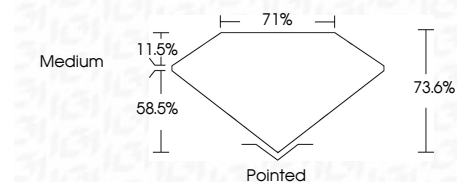

ELECTRONIC COPY

LG719582971
Report verification at igi.org

June 30, 2025
IGI Report Number **LG719582971**
Description **LABORATORY GROWN DIAMOND**
Shape and Cutting Style **PRINCESS CUT**
Measurements **8.68 X 8.52 X 6.27 MM**
GRADING RESULTS
Carat Weight **4.06 CARATS**
Color Grade **F**
Clarity Grade **VVS 2**

Carat Weight **4.06 CARATS**
Color Grade **F**
Clarity Grade **VVS 2**

ADDITIONAL GRADING INFORMATION

Polish **EXCELLENT**
Symmetry **EXCELLENT**
Fluorescence **NONE**
Inscription(s) **IGI LG719582971**

Comments: This Laboratory Grown Diamond was created by Chemical Vapor Deposition (CVD) growth process.
Type IIa

PROPORTIONS

Sample Image Used

CLARITY CHARACTERISTICS

KEY TO SYMBOLS

Red symbols indicate internal characteristics.
Green symbols indicate external characteristics.

COLOR

D E F G H I J Faint Very Light Light

CLARITY

IF	VS ¹⁻²	VS ¹⁻²	SI ¹⁻²	I ¹⁻³
Internally Flawless	Very Very Slightly Included	Very Slightly Included	Slightly Included	Included

ADDITIONAL GRADING INFORMATION