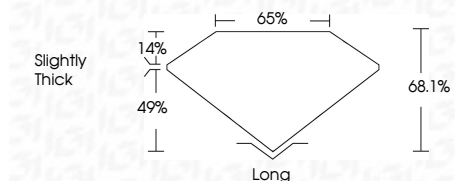

ELECTRONIC COPY

LG719546868
Report verification at igi.org

June 26, 2025
IGI Report Number **LG719546868**
Description **LABORATORY GROWN DIAMOND**
Shape and Cutting Style **EMERALD CUT**
Measurements **8.42 X 5.86 X 3.99 MM**

GRADING RESULTS

Carat Weight **2.02 CARATS**
Color Grade **D**
Clarity Grade **VVS 1**

ADDITIONAL GRADING INFORMATION

Polish **EXCELLENT**
Symmetry **EXCELLENT**
Fluorescence **NONE**
Inscription(s) **IGI LG719546868**
Comments: As Grown - No indication of post-growth treatment.
This Laboratory Grown Diamond was created by High Pressure High Temperature (HPHT) growth process.
Type II

June 26, 2025
IGI Report No LG719546868
EMERALD CUT
Carat Weight **2.02 CARATS**
Color Grade **D**
Clarity Grade **VVS 1**
Depth **68.1%**
Table **65%**
Girdle **Slightly Thick**
Culet **Long**
Polish **EXCELLENT**
Symmetry **EXCELLENT**
Fluorescence **NONE**
Inscription(s) **IGI LG719546868**
Comments: As Grown - No indication of post-growth treatment.
This Laboratory Grown Diamond was created by High Pressure High Temperature (HPHT) growth process.
Type II

June 26, 2025
IGI Report Number **LG719546868**
Description **LABORATORY GROWN DIAMOND**
Shape and Cutting Style **EMERALD CUT**
Measurements **8.42 X 5.86 X 3.99 MM**

GRADING RESULTS

Carat Weight **2.02 CARATS**
Color Grade **D**
Clarity Grade **VVS 1**