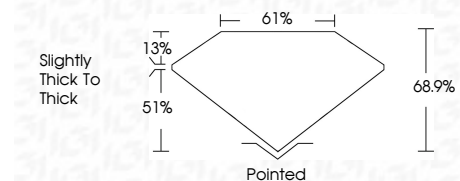

ELECTRONIC COPY

LG719508538
Report verification at igi.org

July 5, 2025
IGI Report Number **LG719508538**
Description **LABORATORY GROWN DIAMOND**
Shape and Cutting Style **CUT CORNERED
RECTANGULAR MODIFIED
BRILLIANT**
Measurements **7.29 X 5.01 X 3.45 MM**

GRADING RESULTS

Carat Weight **1.16 CARAT**
Color Grade **FANCY INTENSE YELLOW**
Clarity Grade **VVS 2**

ADDITIONAL GRADING INFORMATION

Polish **EXCELLENT**
Symmetry **EXCELLENT**
Fluorescence **NONE**
Inscription(s) **(IGI) LG719508538**
Comments: This Laboratory Grown Diamond was created by Chemical Vapor Deposition (CVD) growth process.

July 5, 2025
IGI Report No LG719508538
CUT CORNERED RECT. MODIFIED BRILLIANT
7.29 X 5.01 X 3.45 MM
Carat Weight **1.16 CARAT**
Color Grade **FANCY INTENSE YELLOW**
Clarity Grade **VVS 2**
Depth **68.9%**
Table **61%**
Girdle **Slightly thick to thick**
Culet **Pointed**
Polish **EXCELLENT**
Symmetry **EXCELLENT**
Fluorescence **NONE**
Inscription(s) **(IGI) LG719508538**
Comments: This Laboratory Grown Diamond was created by Chemical Vapor Deposition (CVD) growth process.

GRADING RESULTS

Carat Weight **1.16 CARAT**
Color Grade **FANCY INTENSE YELLOW**
Clarity Grade **VVS 2**

ADDITIONAL GRADING INFORMATION

Polish **EXCELLENT**
Symmetry **EXCELLENT**
Fluorescence **NONE**
Inscription(s) **(IGI) LG719508538**