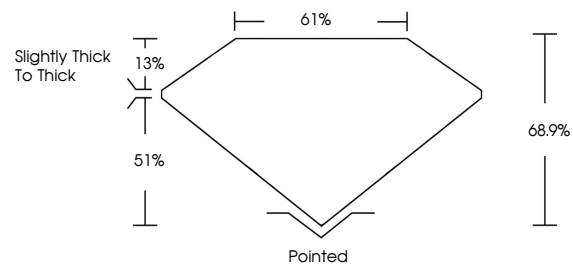

July 5, 2025
IGI Report No LG719508538
CUT CORNERED RECT. MODIFIED BRILLIANT
7.29 X 5.01 X 3.45 MM
Carat Weight **1.16 CARAT**
Color Grade **FANCY INTENSE YELLOW**
Clarity Grade **VVS 2**
Depth **68.9%**
Table **61%**
Girdle **Slightly thick to thick**
Culet **Pointed**
Polish **EXCELLENT**
Symmetry **EXCELLENT**
Fluorescence **NONE**
Inscription(s) **(IGI) LG719508538**
Comments: This Laboratory Grown Diamond was created by Chemical Vapor Deposition (CVD) growth process.

GRADING RESULTS

Carat Weight **1.16 CARAT**
Color Grade **FANCY INTENSE YELLOW**
Clarity Grade **VVS 2**

ADDITIONAL GRADING INFORMATION

Polish **EXCELLENT**
Symmetry **EXCELLENT**
Fluorescence **NONE**
Inscription(s) **(IGI) LG719508538**

Comments: This Laboratory Grown Diamond was created by Chemical Vapor Deposition (CVD) growth process.

PROPORTIONS

CLARITY CHARACTERISTICS

KEY TO SYMBOLS

Red symbols indicate internal characteristics.
Green symbols indicate external characteristics.