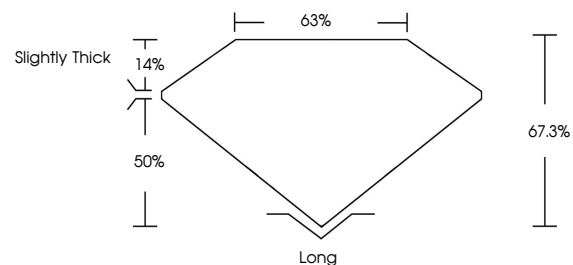

June 24, 2025
IGI Report No LG719508077
EMERALD CUT
2.65 CARATS
Color Grade **D**
Clarity Grade **VS 1**
Table **63%**
Depth **50%**
Girdle **Slightly Thick**
Culet **Long**
Polish **EXCELLENT**
Symmetry **EXCELLENT**
Fluorescence **NONE**
Inscription(s) **IGI LG719508077**
Comments: This Laboratory Grown Diamond was created by Chemical Vapor Deposition (CVD) growth process. Type IIa

LABORATORY GROWN DIAMOND REPORT

June 24, 2025
IGI Report Number **LG719508077**
Description **LABORATORY GROWN DIAMOND**
Shape and Cutting Style **EMERALD CUT**
Measurements **9.54 X 6.39 X 4.30 MM**

GRADING RESULTS

Carat Weight **2.65 CARATS**
Color Grade **D**
Clarity Grade **VS 1**

ADDITIONAL GRADING INFORMATION

Polish **EXCELLENT**
Symmetry **EXCELLENT**
Fluorescence **NONE**
Inscription(s) **IGI LG719508077**

Comments: This Laboratory Grown Diamond was created by Chemical Vapor Deposition (CVD) growth process. Type IIa

PROPORTIONS

Sample Image Used

CLARITY CHARACTERISTICS

KEY TO SYMBOLS

Red symbols indicate internal characteristics.
Green symbols indicate external characteristics.

COLOR

D E F G H I J Faint Very Light Light