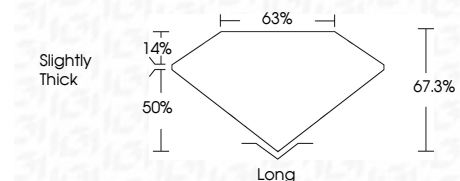

ELECTRONIC COPY

LG719508077
Report verification at igi.org

June 24, 2025
IGI Report Number **LG719508077**
Description **LABORATORY GROWN DIAMOND**
Shape and Cutting Style **EMERALD CUT**
Measurements **9.54 X 6.39 X 4.30 MM**

GRADING RESULTS

Carat Weight **2.65 CARATS**
Color Grade **D**
Clarity Grade **VS 1**

ADDITIONAL GRADING INFORMATION

Polish **EXCELLENT**
Symmetry **EXCELLENT**
Fluorescence **NONE**
Inscription(s) **IGI LG719508077**
Comments: This Laboratory Grown Diamond was created by Chemical Vapor Deposition (CVD) growth process. Type IIa

June 24, 2025
IGI Report No LG719508077
EMERALD CUT
2.65 CARATS
Color Grade **D**
Clarity Grade **VS 1**
Table **63%**
Depth **50%**
Girdle **Slightly Thick**
Culet **Long**
Polish **EXCELLENT**
Symmetry **EXCELLENT**
Fluorescence **NONE**
Inscription(s) **IGI LG719508077**
Comments: This Laboratory Grown Diamond was created by Chemical Vapor Deposition (CVD) growth process. Type IIa

LABORATORY GROWN DIAMOND REPORT

June 24, 2025
IGI Report Number **LG719508077**
Description **LABORATORY GROWN DIAMOND**
Shape and Cutting Style **EMERALD CUT**
Measurements **9.54 X 6.39 X 4.30 MM**

GRADING RESULTS