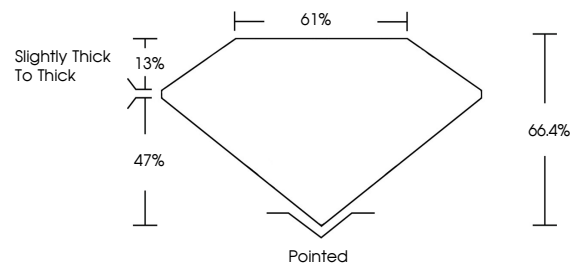

July 2, 2025
IGI Report No LG719504828
CUT CORNERED RECT. MODIFIED BRILLIANT
9.64 X 6.70 X 4.45 MM
Carat Weight **2.52 CARATS**
Color Grade **D**
Clarity Grade **VVS 1**
Depth **47%**
Table **13%**
Girdle **Slightly thick to thick**
Culet **Pointed**
Polish **EXCELLENT**
Symmetry **EXCELLENT**
Fluorescence **NONE**
Inscription(s) **(IGI) LG719504828**
Comments: This Laboratory Grown Diamond was created by Chemical Vapor Deposition (CVD) growth process. Type IIa

LABORATORY GROWN DIAMOND REPORT

July 2, 2025
IGI Report Number **LG719504828**
Description **LABORATORY GROWN DIAMOND**
Shape and Cutting Style **CUT CORNERED RECTANGULAR
MODIFIED BRILLIANT**
Measurements **9.64 X 6.70 X 4.45 MM**

GRADING RESULTS

Carat Weight **2.52 CARATS**
Color Grade **D**
Clarity Grade **VVS 1**

ADDITIONAL GRADING INFORMATION

Polish **EXCELLENT**
Symmetry **EXCELLENT**
Fluorescence **NONE**
Inscription(s) **(IGI) LG719504828**

Comments: This Laboratory Grown Diamond was created by Chemical Vapor Deposition (CVD) growth process. Type IIa

PROPORTIONS

CLARITY CHARACTERISTICS

KEY TO SYMBOLS

Red symbols indicate internal characteristics.
Green symbols indicate external characteristics.