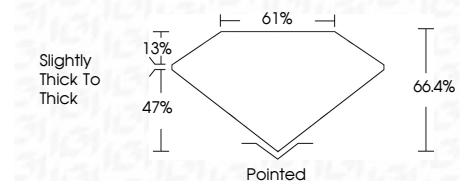

ELECTRONIC COPY

LG719504828
Report verification at igi.org

July 2, 2025
IGI Report Number **LG719504828**
Description **LABORATORY GROWN DIAMOND**
Shape and Cutting Style **CUT CORNERED
RECTANGULAR MODIFIED
BRILLIANT**
Measurements **9.64 X 6.70 X 4.45 MM**

GRADING RESULTS

Carat Weight **2.52 CARATS**
Color Grade **D**
Clarity Grade **VVS 1**

ADDITIONAL GRADING INFORMATION

Polish **EXCELLENT**
Symmetry **EXCELLENT**
Fluorescence **NONE**
Inscription(s) **(IGI) LG719504828**
Comments: This Laboratory Grown Diamond was created by Chemical Vapor Deposition (CVD) growth process. Type IIa

July 2, 2025
IGI Report No LG719504828
CUT CORNERED RECT. MODIFIED BRILLIANT
9.64 X 6.70 X 4.45 MM
Carat Weight **2.52 CARATS**
Color Grade **D**
Clarity Grade **VVS 1**
Depth **47%**
Table **13%**
Girdle **Slightly thick to thick**
Culet **Pointed**
Polish **EXCELLENT**
Symmetry **EXCELLENT**
Fluorescence **NONE**
Inscription(s) **(IGI) LG719504828**
Comments: This Laboratory Grown Diamond was created by Chemical Vapor Deposition (CVD) growth process. Type IIa

LABORATORY GROWN DIAMOND REPORT

July 2, 2025
IGI Report Number **LG719504828**
Description **LABORATORY GROWN DIAMOND**
Shape and Cutting Style **CUT CORNERED RECTANGULAR
MODIFIED BRILLIANT**
Measurements **9.64 X 6.70 X 4.45 MM**