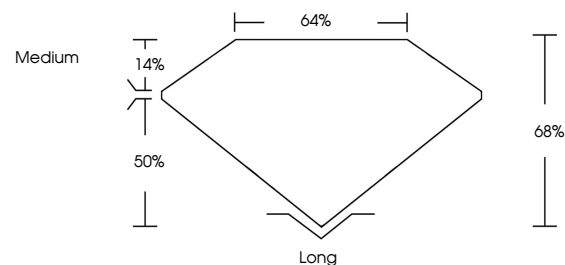

PROPORTIONS