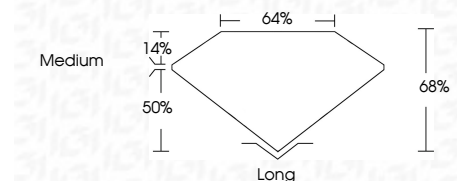

**ELECTRONIC COPY**

LG717592921  
Report verification at igi.org

June 27, 2025  
IGI Report Number **LG717592921**  
Description **LABORATORY GROWN DIAMOND**  
Shape and Cutting Style **EMERALD CUT**  
Measurements **7.58 X 5.18 X 3.52 MM**

**GRADING RESULTS**  
Carat Weight **1.36 CARAT**  
Color Grade **D**  
Clarity Grade **VS 1**

**ADDITIONAL GRADING INFORMATION**  
Polish **EXCELLENT**  
Symmetry **EXCELLENT**  
Fluorescence **NONE**  
Inscription(s) **IGI LG717592921**  
Comments: This Laboratory Grown Diamond was created by Chemical Vapor Deposition (CVD) growth process. Type IIa

June 27, 2025  
IGI Report No LG717592921  
**EMERALD CUT**  
1.36 CARAT  
Color Grade **D**  
Clarity Grade **VS 1**  
Depth **68%**  
Table **50%**  
Girdle **Medium**  
Culet **Long**  
Polish **EXCELLENT**  
Symmetry **EXCELLENT**  
Fluorescence **NONE**  
Inscription(s) **IGI LG717592921**  
Comments: This Laboratory Grown Diamond was created by Chemical Vapor Deposition (CVD) growth process. Type IIa

**LABORATORY GROWN DIAMOND REPORT**

June 27, 2025  
IGI Report Number **LG717592921**  
Description **LABORATORY GROWN DIAMOND**  
Shape and Cutting Style **EMERALD CUT**  
Measurements **7.58 X 5.18 X 3.52 MM**