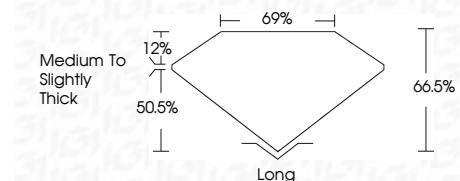

ELECTRONIC COPY

LG717580886
Report verification at igi.org

July 29, 2025
IGI Report Number **LG717580886**
Description **LABORATORY GROWN DIAMOND**
Shape and Cutting Style **EMERALD CUT**
Measurements **7.23 X 5.16 X 3.43 MM**

GRADING RESULTS
Carat Weight **1.22 CARAT**
Color Grade **FANCY VIVID ORANGY PINK**
Clarity Grade **VVS 2**

ADDITIONAL GRADING INFORMATION
Polish **EXCELLENT**
Symmetry **VERY GOOD**
Fluorescence **STRONG**
Inscription(s) **IGI LG717580886**
Comments: This Laboratory Grown Diamond was created by Chemical Vapor Deposition (CVD) growth process. Indications of post-growth treatment.

July 29, 2025
IGI Report No LG717580886
EMERALD CUT
1.22 CARAT
Carat Weight **FANCY VIVID ORANGY PINK**
Color Grade **VVS 2**
Depth **66.5%**
Table **69%**
Girdle **Medium to Slightly Thick**
Culet **Long**
Polish **EXCELLENT**
Symmetry **VERY GOOD**
Fluorescence **STRONG**
Inscription(s) **IGI LG717580886**
Comments: This Laboratory Grown Diamond was created by Chemical Vapor Deposition (CVD) growth process. Indications of post-growth treatment.

LABORATORY GROWN DIAMOND REPORT

July 29, 2025
IGI Report Number **LG717580886**
Description **LABORATORY GROWN DIAMOND**
Shape and Cutting Style **EMERALD CUT**
Measurements **7.23 X 5.16 X 3.43 MM**

GRADING RESULTS
Carat Weight **1.22 CARAT**
Color Grade **FANCY VIVID ORANGY PINK**
Clarity Grade **VVS 2**