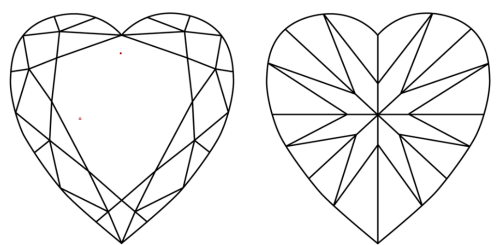

CLARITY CHARACTERISTICS

KEY TO SYMBOLS
Red symbols indicate internal characteristics.
Green symbols indicate external characteristics.