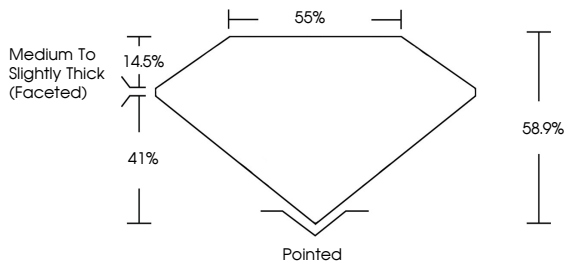

PROPORTIONS