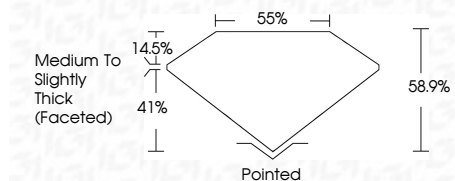

**ELECTRONIC COPY**

LG717571429  
Report verification at igi.org

July 2, 2025  
IGI Report Number **LG717571429**  
Description **LABORATORY GROWN DIAMOND**  
Shape and Cutting Style **HEART BRILLIANT**  
Measurements **9.10 X 9.86 X 5.81 MM**

**GRADING RESULTS**  
Carat Weight **3.01 CARATS**  
Color Grade **F**  
Clarity Grade **VS 1**

**ADDITIONAL GRADING INFORMATION**  
Polish **EXCELLENT**  
Symmetry **EXCELLENT**  
Fluorescence **NONE**  
Inscription(s) **IGI LG717571429**  
Comments: This Laboratory Grown Diamond was created by Chemical Vapor Deposition (CVD) growth process. Type IIa

July 2, 2025  
IGI Report No LG717571429  
**HEART BRILLIANT**  
9.10 X 9.86 X 5.81 MM  
3.01 CARATS  
F  
VS 1  
58.9%  
41%  
Medium to Slightly Thick (Faceted)  
Pointed  
EXCELLENT  
EXCELLENT  
NONE  
IGI LG717571429  
Comments: This Laboratory Grown Diamond was created by Chemical Vapor Deposition (CVD) growth process. Type IIa

**GRADING RESULTS**  
Carat Weight **3.01 CARATS**  
Color Grade **F**  
Clarity Grade **VS 1**

**ADDITIONAL GRADING INFORMATION**  
Polish **EXCELLENT**  
Symmetry **EXCELLENT**  
Fluorescence **NONE**  
Inscription(s) **IGI LG717571429**