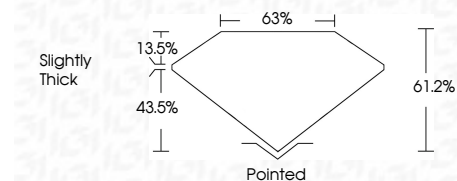

ELECTRONIC COPY

LG716503721
Report verification at igi.org

June 23, 2025
IGI Report Number **LG716503721**
Description **LABORATORY GROWN DIAMOND**
Shape and Cutting Style **CUT CORNERED SQUARE
MODIFIED BRILLIANT**
Measurements **6.41 X 6.36 X 3.89 MM**

GRADING RESULTS
Carat Weight **1.42 CARAT**
Color Grade **D**
Clarity Grade **VVS 2**

ADDITIONAL GRADING INFORMATION
Polish **EXCELLENT**
Symmetry **EXCELLENT**
Fluorescence **NONE**
Inscription(s) **(LGI) LG716503721**
Comments: This Laboratory Grown Diamond was created by Chemical Vapor Deposition (CVD) growth process. Type IIa

June 23, 2025
IGI Report No LG716503721
CUT CORNERED SQUARE MODIFIED BRILLIANT
6.41 X 6.36 X 3.89 MM
Carat Weight **1.42 CARAT**
Color Grade **D**
Clarity Grade **VVS 2**
Depth **61.2%**
Table **43.5%**
Girdle **Slightly Thick**
Culet **Pointed**
Polish **EXCELLENT**
Symmetry **EXCELLENT**
Fluorescence **NONE**
Inscription(s) **(LGI) LG716503721**
Comments: This Laboratory Grown Diamond was created by Chemical Vapor Deposition (CVD) growth process. Type IIa

LABORATORY GROWN DIAMOND REPORT

June 23, 2025
IGI Report Number **LG716503721**
Description **LABORATORY GROWN DIAMOND**
Shape and Cutting Style **CUT CORNERED SQUARE
MODIFIED BRILLIANT**
Measurements **6.41 X 6.36 X 3.89 MM**