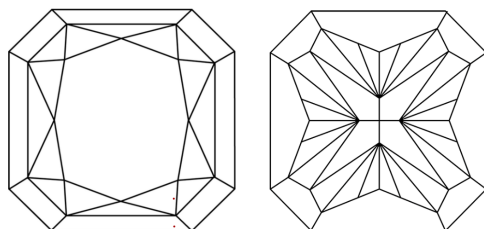

CLARITY CHARACTERISTICS

KEY TO SYMBOLS
Red symbols indicate internal characteristics.
Green symbols indicate external characteristics.