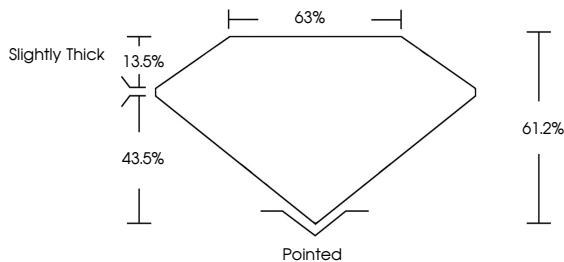

PROPORTIONS