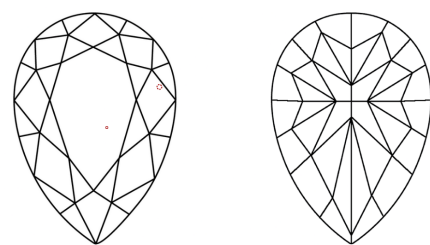

**ELECTRONIC COPY**

LG715571641  
Report verification at igi.org

June 30, 2025  
IGI Report Number **LG715571641**  
Description **LABORATORY GROWN DIAMOND**  
Shape and Cutting Style **PEAR MODIFIED BRILLIANT**  
Measurements **10.53 X 5.99 X 3.75 MM**

June 30, 2025  
IGI Report No LG715571641  
**PEAR MODIFIED BRILLIANT**  
10.53 X 5.99 X 3.75 MM  
Carat Weight **1.60 CARAT**  
Color Grade **FANCY YELLOW**  
Clarity Grade **VS 1**  
Depth **62.6%**  
Table **14%**  
Girdle **85%**  
Medium To Thick (Faceted)  
Culet **Pointed**  
Polish **EXCELLENT**  
Symmetry **EXCELLENT**  
Fluorescence **NONE**  
Inscription(s) **IGI LG715571641**  
Comments: This Laboratory Grown Diamond was created by Chemical Vapor Deposition (CVD) growth process.

Sample Image Used

**PROPORTIONS**

**CLARITY CHARACTERISTICS**

**KEY TO SYMBOLS**  
Red symbols indicate internal characteristics.  
Green symbols indicate external characteristics.

**COLOR**

|   |   |   |   |   |   |   |       |            |       |
|---|---|---|---|---|---|---|-------|------------|-------|
| D | E | F | G | H | I | J | Faint | Very Light | Light |
|---|---|---|---|---|---|---|-------|------------|-------|