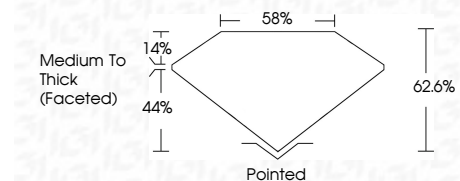

**ELECTRONIC COPY**

LG715571641  
Report verification at igi.org

June 30, 2025  
IGI Report Number **LG715571641**  
Description **LABORATORY GROWN DIAMOND**  
Shape and Cutting Style **PEAR MODIFIED BRILLIANT**  
Measurements **10.53 X 5.99 X 3.75 MM**

**GRADING RESULTS**  
Carat Weight **1.60 CARAT**  
Color Grade **FANCY YELLOW**  
Clarity Grade **VS 1**

**ADDITIONAL GRADING INFORMATION**  
Polish **EXCELLENT**  
Symmetry **EXCELLENT**  
Fluorescence **NONE**  
Inscription(s) **IGI LG715571641**  
Comments: This Laboratory Grown Diamond was created by Chemical Vapor Deposition (CVD) growth process.

June 30, 2025  
IGI Report No LG715571641  
**PEAR MODIFIED BRILLIANT**  
10.53 X 5.99 X 3.75 MM  
Carat Weight **1.60 CARAT**  
Color Grade **FANCY YELLOW**  
Clarity Grade **VS 1**  
Depth **62.6%**  
Table **14%**  
Girdle **85%**  
Medium To Thick (Faceted)  
Culet **Pointed**  
Polish **EXCELLENT**  
Symmetry **EXCELLENT**  
Fluorescence **NONE**  
Inscription(s) **IGI LG715571641**  
Comments: This Laboratory Grown Diamond was created by Chemical Vapor Deposition (CVD) growth process.