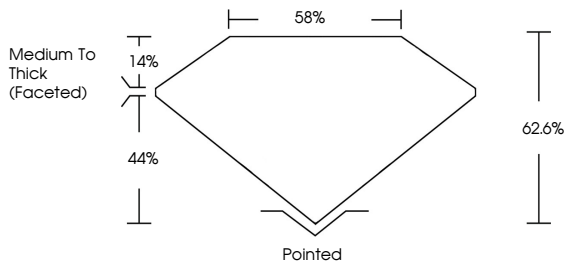

**ELECTRONIC COPY**

LG715571641  
Report verification at igi.org

June 30, 2025  
IGI Report Number **LG715571641**  
Description **LABORATORY GROWN DIAMOND**  
Shape and Cutting Style **PEAR MODIFIED BRILLIANT**  
Measurements **10.53 X 5.99 X 3.75 MM**

**GRADING RESULTS**  
Carat Weight **1.60 CARAT**  
Color Grade **FANCY YELLOW**  
Clarity Grade **VS 1**

**ADDITIONAL GRADING INFORMATION**  
Polish **EXCELLENT**  
Symmetry **EXCELLENT**  
Fluorescence **NONE**  
Inscription(s) **IGI LG715571641**  
Comments: This Laboratory Grown Diamond was created by Chemical Vapor Deposition (CVD) growth process.

June 30, 2025  
IGI Report No LG715571641  
**PEAR MODIFIED BRILLIANT**  
10.53 X 5.99 X 3.75 MM  
Carat Weight **1.60 CARAT**  
Color Grade **FANCY YELLOW**  
Clarity Grade **VS 1**  
Depth **62.6%**  
Table **14%**  
Girdle **85%**  
Medium To Thick (Faceted)  
Culet **Pointed**  
Polish **EXCELLENT**  
Symmetry **EXCELLENT**  
Fluorescence **NONE**  
Inscription(s) **IGI LG715571641**  
Comments: This Laboratory Grown Diamond was created by Chemical Vapor Deposition (CVD) growth process.

Sample Image Used

**PROPORTIONS**

**CLARITY CHARACTERISTICS**

**KEY TO SYMBOLS**  
Red symbols indicate internal characteristics.  
Green symbols indicate external characteristics.

**COLOR**

|   |   |   |   |   |   |   |       |            |       |
|---|---|---|---|---|---|---|-------|------------|-------|
| D | E | F | G | H | I | J | Faint | Very Light | Light |
|---|---|---|---|---|---|---|-------|------------|-------|