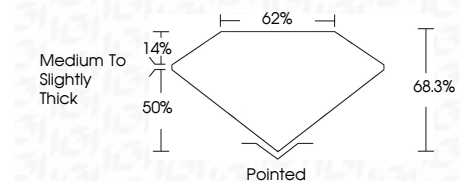

ELECTRONIC COPY

LG715555615
Report verification at igi.org

June 17, 2025
IGI Report Number **LG715555615**
Description **LABORATORY GROWN DIAMOND**
Shape and Cutting Style **SQUARE EMERALD CUT**
Measurements **7.21 X 7.06 X 4.82 MM**

GRADING RESULTS
Carat Weight **2.25 CARATS**
Color Grade **FANCY VIVID BLUE**
Clarity Grade **VS 1**

ADDITIONAL GRADING INFORMATION
Polish **EXCELLENT**
Symmetry **EXCELLENT**
Fluorescence **NONE**
Inscription(s) **(LGI) LG715555615**
Comments: This Laboratory Grown Diamond was created by High Pressure High Temperature (HPHT) growth process. Indications of post-growth treatment.

June 17, 2025
IGI Report No LG715555615
SQUARE EMERALD CUT
2.25 CARATS
Carat Weight
Color Grade **FANCY VIVID BLUE**
Clarity Grade **VS 1**
Depth **68.3%**
Table **62%**
Girdle **Medium to Slightly Thick**
Culet **Pointed**
Polish **EXCELLENT**
Symmetry **EXCELLENT**
Fluorescence **NONE**
Inscription(s) **(LGI) LG715555615**

Comments: This Laboratory Grown Diamond was created by High Pressure High Temperature (HPHT) growth process. Indications of post-growth treatment.

LABORATORY GROWN DIAMOND REPORT

June 17, 2025
IGI Report Number **LG715555615**
Description **LABORATORY GROWN DIAMOND**
Shape and Cutting Style **SQUARE EMERALD CUT**
Measurements **7.21 X 7.06 X 4.82 MM**