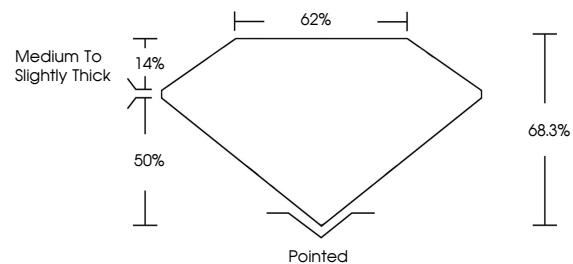

June 17, 2025
IGI Report No LG715555615
SQUARE EMERALD CUT
2.25 CARATS
Carat Weight
Color Grade **FANCY VIVID BLUE**
Clarity Grade **VS 1**
Depth **68.3%**
Table **62%**
Girdle **Medium to Slightly Thick**
Culet **Pointed**
Polish **EXCELLENT**
Symmetry **EXCELLENT**
Fluorescence **NONE**
Inscription(s) **(LGI) LG715555615**

Comments: This Laboratory Grown Diamond was created by High Pressure High Temperature (HPHT) growth process. Indications of post-growth treatment.

LABORATORY GROWN DIAMOND REPORT

June 17, 2025
IGI Report Number **LG715555615**
Description **LABORATORY GROWN DIAMOND**
Shape and Cutting Style **SQUARE EMERALD CUT**
Measurements **7.21 X 7.06 X 4.82 MM**

GRADING RESULTS
Carat Weight **2.25 CARATS**
Color Grade **FANCY VIVID BLUE**
Clarity Grade **VS 1**

ADDITIONAL GRADING INFORMATION
Polish **EXCELLENT**
Symmetry **EXCELLENT**
Fluorescence **NONE**
Inscription(s) **(LGI) LG715555615**

Comments: This Laboratory Grown Diamond was created by High Pressure High Temperature (HPHT) growth process. Indications of post-growth treatment.

PROPORTIONS

CLARITY CHARACTERISTICS

KEY TO SYMBOLS

Red symbols indicate internal characteristics.
Green symbols indicate external characteristics.