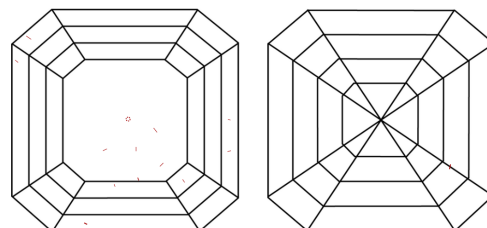

Comments: This Laboratory Grown Diamond was created by High Pressure High Temperature (HPHT) growth process. Indications of post-growth treatment.

PROPORTIONS

CLARITY CHARACTERISTICS

KEY TO SYMBOLS

Red symbols indicate internal characteristics.
Green symbols indicate external characteristics.