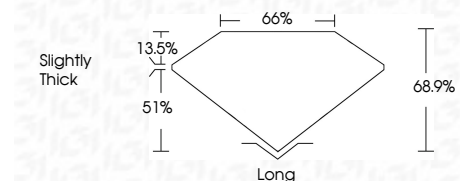

ELECTRONIC COPY

LG715552798
Report verification at igi.org

June 13, 2025
IGI Report Number **LG715552798**
Description **LABORATORY GROWN DIAMOND**
Shape and Cutting Style **EMERALD CUT**
Measurements **9.74 X 6.72 X 4.63 MM**

GRADING RESULTS

Carat Weight **3.00 CARATS**
Color Grade **E**
Clarity Grade **VVS 2**

ADDITIONAL GRADING INFORMATION

Polish **EXCELLENT**
Symmetry **EXCELLENT**
Fluorescence **NONE**
Inscription(s) **(IGI) LG715552798**
Comments: This Laboratory Grown Diamond was created by Chemical Vapor Deposition (CVD) growth process. Type IIa

June 13, 2025
IGI Report No LG715552798
EMERALD CUT
3.00 CARATS
Color Grade **E**
Clarity Grade **VVS 2**
Depth **68.9%**
Table **66%**
Girdle **Slightly Thick**
Culet **Long**
Polish **EXCELLENT**
Symmetry **EXCELLENT**
Fluorescence **NONE**
Inscription(s) **(IGI) LG715552798**
Comments: This Laboratory Grown Diamond was created by Chemical Vapor Deposition (CVD) growth process. Type IIa

LABORATORY GROWN DIAMOND REPORT

June 13, 2025
IGI Report Number **LG715552798**
Description **LABORATORY GROWN DIAMOND**
Shape and Cutting Style **EMERALD CUT**
Measurements **9.74 X 6.72 X 4.63 MM**

GRADING RESULTS