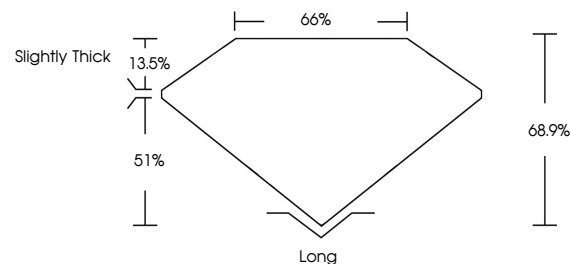

PROPORTIONS