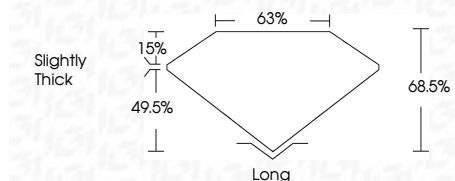

ELECTRONIC COPY

LG713569534
Report verification at igi.org

June 18, 2025
IGI Report Number **LG713569534**
Description **LABORATORY GROWN DIAMOND**
Shape and Cutting Style **EMERALD CUT**
Measurements **7.52 X 5.11 X 3.50 MM**

GRADING RESULTS

Carat Weight **1.38 CARAT**
Color Grade **E**
Clarity Grade **VVS 1**

ADDITIONAL GRADING INFORMATION

Polish **EXCELLENT**
Symmetry **EXCELLENT**
Fluorescence **NONE**
Inscription(s) **IGI LG713569534**
Comments: This Laboratory Grown Diamond was created by Chemical Vapor Deposition (CVD) growth process. Type IIa

June 18, 2025
IGI Report No LG713569534
EMERALD CUT
1.38 CARAT **E**
Carat Weight **VVS 1**
Color Grade **68.0%**
Depth **63%**
Table **Slightly Thick**
Girdle
Culet
Polish **Long**
Symmetry **EXCELLENT**
Fluorescence **EXCELLENT**
Inscription(s) **NONE**
IGI LG713569534
Comments: This Laboratory Grown Diamond was created by Chemical Vapor Deposition (CVD) growth process. Type IIa

LABORATORY GROWN DIAMOND REPORT

June 18, 2025
IGI Report Number **LG713569534**
Description **LABORATORY GROWN DIAMOND**
Shape and Cutting Style **EMERALD CUT**
Measurements **7.52 X 5.11 X 3.50 MM**

GRADING RESULTS