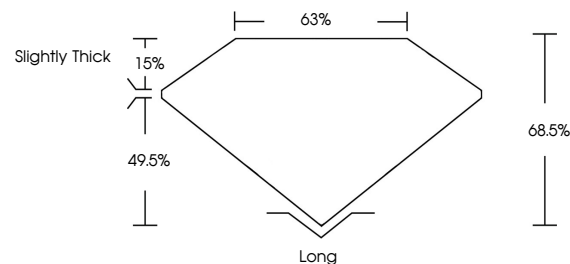

June 18, 2025
IGI Report No LG713569534
EMERALD CUT
1.38 CARAT **E**
Carat Weight **VVS 1**
Color Grade **68.0%**
Depth **63%**
Table **Slightly Thick**
Girdle
Culet
Polish **Long**
Symmetry **EXCELLENT**
Fluorescence **EXCELLENT**
Inscription(s) **NONE**
IGI LG713569534
Comments: This Laboratory Grown Diamond was created by Chemical Vapor Deposition (CVD) growth process. Type IIa

LABORATORY GROWN DIAMOND REPORT

June 18, 2025
IGI Report Number **LG713569534**
Description **LABORATORY GROWN DIAMOND**
Shape and Cutting Style **EMERALD CUT**
Measurements **7.52 X 5.11 X 3.50 MM**

GRADING RESULTS

Carat Weight **1.38 CARAT**
Color Grade **E**
Clarity Grade **VVS 1**

ADDITIONAL GRADING INFORMATION

Polish **EXCELLENT**
Symmetry **EXCELLENT**
Fluorescence **NONE**
Inscription(s) **IGI LG713569534**

Comments: This Laboratory Grown Diamond was created by Chemical Vapor Deposition (CVD) growth process. Type IIa

PROPORTIONS

Sample Image Used

CLARITY CHARACTERISTICS

KEY TO SYMBOLS

Red symbols indicate internal characteristics.
Green symbols indicate external characteristics.

COLOR

D E F G H I J Faint Very Light Light