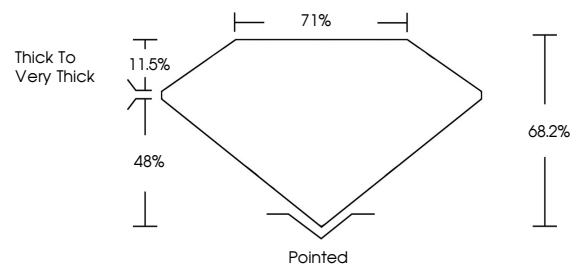

IGI

July 9, 2025
IGI Report No **LG713537009**
CUT CORNERED RECT. MODIFIED BRILLIANT
10.60 X 7.84 X 5.35 MM
Carat Weight **4.51 CARATS**
Color Grade **FANCY VIVID YELLOW**
Clarity Grade **VS 2**
Depth **48.2%**
Table **11.5%**
Girdle **Thick to Very Thick**
Culet **Pointed**
Polish **EXCELLENT**
Symmetry **EXCELLENT**
Fluorescence **NONE**
Inscription(s) **IGI LG713537009**
Comments: This Laboratory Grown Diamond was created by Chemical Vapor Deposition (CVD) growth process.

GRADING RESULTS

Carat Weight **4.51 CARATS**
Color Grade **FANCY VIVID YELLOW**
Clarity Grade **VS 2**

ADDITIONAL GRADING INFORMATION

Polish **EXCELLENT**
Symmetry **EXCELLENT**
Fluorescence **NONE**
Inscription(s) **IGI LG713537009**

Comments: This Laboratory Grown Diamond was created by Chemical Vapor Deposition (CVD) growth process.

PROPORTIONS

CLARITY CHARACTERISTICS

KEY TO SYMBOLS

Red symbols indicate internal characteristics.
Green symbols indicate external characteristics.