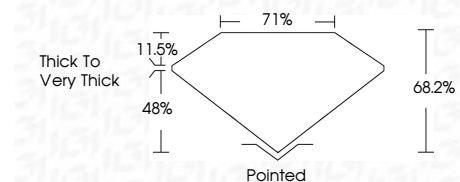

ELECTRONIC COPY

LG713537009
Report verification at igi.org

July 9, 2025
IGI Report Number **LG713537009**
Description **LABORATORY GROWN DIAMOND**
Shape and Cutting Style **CUT CORNERED
RECTANGULAR MODIFIED
BRILLIANT**
Measurements **10.60 X 7.84 X 5.35 MM**

GRADING RESULTS

Carat Weight **4.51 CARATS**
Color Grade **FANCY VIVID YELLOW**
Clarity Grade **VS 2**

ADDITIONAL GRADING INFORMATION

Polish **EXCELLENT**
Symmetry **EXCELLENT**
Fluorescence **NONE**
Inscription(s) **IGI LG713537009**
Comments: This Laboratory Grown Diamond was created by Chemical Vapor Deposition (CVD) growth process.

IGI

July 9, 2025
IGI Report No **LG713537009**
CUT CORNERED RECT. MODIFIED BRILLIANT
10.60 X 7.84 X 5.35 MM
Carat Weight **4.51 CARATS**
Color Grade **FANCY VIVID YELLOW**
Clarity Grade **VS 2**
Depth **48.2%**
Table **11.5%**
Girdle **Thick to Very Thick**
Culet **Pointed**
Polish **EXCELLENT**
Symmetry **EXCELLENT**
Fluorescence **NONE**
Inscription(s) **IGI LG713537009**
Comments: This Laboratory Grown Diamond was created by Chemical Vapor Deposition (CVD) growth process.

GRADING RESULTS

Carat Weight **4.51 CARATS**
Color Grade **FANCY VIVID YELLOW**
Clarity Grade **VS 2**

ADDITIONAL GRADING INFORMATION

Polish **EXCELLENT**
Symmetry **EXCELLENT**
Fluorescence **NONE**
Inscription(s) **IGI LG713537009**