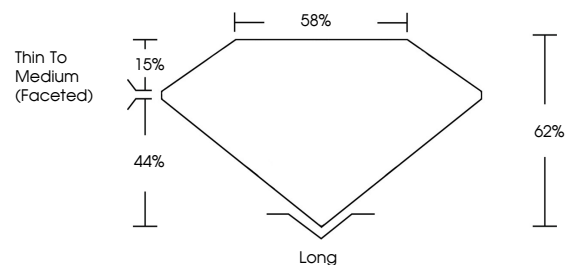

June 4, 2025
IGI Report No LG712591038
**ROUND CORNERED RECT. MODIFIED
BRILLIANT**
7.74 X 4.89 X 3.03 MM
Carat Weight **1.05 CARAT**
Color Grade **E**
Clarity Grade **VS 1**
Depth **62%**
Table **85%**
Girdle **Thin To Medium (Faceted)**
Culet **Long**
Polish **EXCELLENT**
Symmetry **EXCELLENT**
Fluorescence **NONE**
Inscription(s) **(IGI) LG712591038**
Comments: This Laboratory Grown Diamond was created by Chemical Vapor Deposition (CVD) growth process. Type IIa

LABORATORY GROWN DIAMOND REPORT

June 4, 2025
IGI Report Number **LG712591038**
Description **LABORATORY GROWN DIAMOND**
Shape and Cutting Style **ROUND CORNERED
RECTANGULAR MODIFIED
BRILLIANT**
Measurements **7.74 X 4.89 X 3.03 MM**

GRADING RESULTS

Carat Weight **1.05 CARAT**
Color Grade **E**
Clarity Grade **VS 1**

ADDITIONAL GRADING INFORMATION

Polish **EXCELLENT**
Symmetry **EXCELLENT**
Fluorescence **NONE**
Inscription(s) **(IGI) LG712591038**

Comments: This Laboratory Grown Diamond was created by Chemical Vapor Deposition (CVD) growth process. Type IIa

PROPORTIONS

Sample Image Used

CLARITY CHARACTERISTICS

KEY TO SYMBOLS

Red symbols indicate internal characteristics.
Green symbols indicate external characteristics.