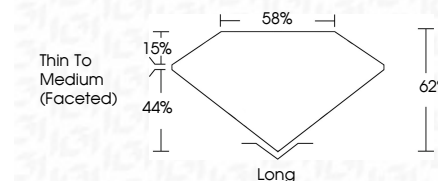

ELECTRONIC COPY

LG712591038
Report verification at igi.org

June 4, 2025
IGI Report Number **LG712591038**
Description **LABORATORY GROWN DIAMOND**
Shape and Cutting Style **ROUND CORNERED
RECTANGULAR MODIFIED
BRILLIANT**
Measurements **7.74 X 4.89 X 3.03 MM**

GRADING RESULTS

Carat Weight **1.05 CARAT**
Color Grade **E**
Clarity Grade **VS 1**

ADDITIONAL GRADING INFORMATION

Polish **EXCELLENT**
Symmetry **EXCELLENT**
Fluorescence **NONE**
Inscription(s) **(IGI) LG712591038**
Comments: This Laboratory Grown Diamond was created by Chemical Vapor Deposition (CVD) growth process. Type IIa

June 4, 2025
IGI Report No LG712591038
**ROUND CORNERED RECT. MODIFIED
BRILLIANT**
7.74 X 4.89 X 3.03 MM
Carat Weight **1.05 CARAT**
Color Grade **E**
Clarity Grade **VS 1**
Depth **62%**
Table **85%**
Girdle **Thin To Medium (Faceted)**
Culet **Long**
Polish **EXCELLENT**
Symmetry **EXCELLENT**
Fluorescence **NONE**
Inscription(s) **(IGI) LG712591038**
Comments: This Laboratory Grown Diamond was created by Chemical Vapor Deposition (CVD) growth process. Type IIa

LABORATORY GROWN DIAMOND REPORT

June 4, 2025
IGI Report Number **LG712591038**
Description **LABORATORY GROWN DIAMOND**
Shape and Cutting Style **ROUND CORNERED
RECTANGULAR MODIFIED
BRILLIANT**
Measurements **7.74 X 4.89 X 3.03 MM**