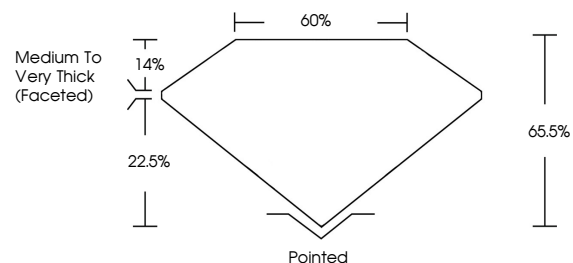

ELECTRONIC COPY

LG711525061
Report verification at igi.org

June 10, 2025
IGI Report Number **LG711525061**
Description **LABORATORY GROWN DIAMOND**
Shape and Cutting Style **OVAL MODIFIED BRILLIANT**
Measurements **15.39 X 10.78 X 7.06 MM**
GRADING RESULTS
Carat Weight **9.59 CARATS**
Color Grade **FANCY VIVID BLUE**
Clarity Grade **VS 1**

GRADING RESULTS

Carat Weight **9.59 CARATS**
Color Grade **FANCY VIVID BLUE**
Clarity Grade **VS 1**

ADDITIONAL GRADING INFORMATION

Polish **EXCELLENT**
Symmetry **EXCELLENT**
Fluorescence **NONE**
Inscription(s) **IGI LG711525061**

Comments: This Laboratory Grown Diamond was created by Chemical Vapor Deposition (CVD) growth process.
Indications of post-growth treatment.

Secondary color: Green

PROPORTIONS

Sample Image Used

CLARITY CHARACTERISTICS

KEY TO SYMBOLS

Red symbols indicate internal characteristics.
Green symbols indicate external characteristics.

COLOR

D E F G H I J Faint Very Light Light

CLARITY

IF	VS ¹⁻²	VS ¹⁻²	SI ¹⁻²	I ¹⁻³
Internally Flawless	Very Very Slightly Included	Very Slightly Included	Slightly Included	Included