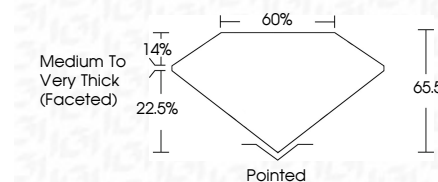

ELECTRONIC COPY

LG711525061
Report verification at igi.org

June 10, 2025
IGI Report Number **LG711525061**
Description **LABORATORY GROWN DIAMOND**
Shape and Cutting Style **OVAL MODIFIED BRILLIANT**
Measurements **15.39 X 10.78 X 7.06 MM**
GRADING RESULTS
Carat Weight **9.59 CARATS**
Color Grade **FANCY VIVID BLUE**
Clarity Grade **VS 1**

GRADING RESULTS

Carat Weight **9.59 CARATS**
Color Grade **FANCY VIVID BLUE**
Clarity Grade **VS 1**

ADDITIONAL GRADING INFORMATION

Polish **EXCELLENT**
Symmetry **EXCELLENT**
Fluorescence **NONE**
Inscription(s) **IGI LG711525061**

KEY TO SYMBOLS

Red symbols indicate internal characteristics.
Green symbols indicate external characteristics.

COLOR

D E F G H I J Faint Very Light Light

CLARITY

IF	VS ¹⁻²	VS ¹⁻²	SI ¹⁻²	I ¹⁻³
Internally Flawless	Very Very Slightly Included	Very Slightly Included	Slightly Included	Included