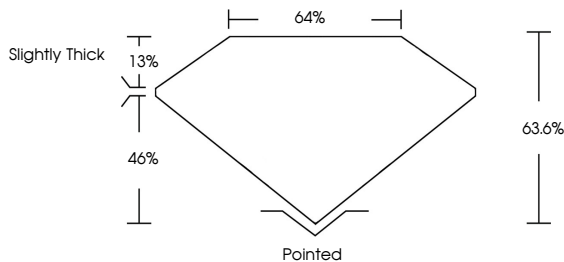

PROPORTIONS