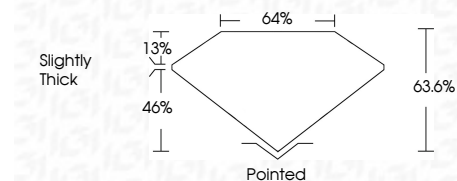

Measurements **16.28 X 10.56 X 6.72 MM**

GRADING RESULTS

Carat Weight **10.09 CARATS**

Color Grade **F**

Clarity Grade **VVS 2**

ADDITIONAL GRADING INFORMATION

Polish **EXCELLENT**

Symmetry **EXCELLENT**

Fluorescence **NONE**

Inscription(s) **IGI LG710552295**

Comments: This Laboratory Grown Diamond was created by Chemical Vapor Deposition (CVD) growth process. Type IIa

June 9, 2025	IGI Report No LG710552295	CUT CORNERED RECT. MODIFIED BRILLIANT	16.28 X 10.56 X 6.72 MM	10.09 CARATS	F	VVS 2	63.6%	46%	Slightly Thick	Pointed	EXCELLENT	EXCELLENT	NONE	IGI LG710552295
Carat Weight	Color Grade	Clarity Grade	Table	Depth	Graile	Culet	Polish	Symmetry	Fluorescence	Inscription(s)	Comments: This Laboratory Grown Diamond was created by Chemical Vapor Deposition (CVD) growth process. Type IIa			

LABORATORY GROWN DIAMOND REPORT

June 9, 2025
IGI Report Number **LG710552295**

Description **LABORATORY GROWN DIAMOND**

Shape and Cutting Style **CUT CORNERED RECTANGULAR
MODIFIED BRILLIANT**

Measurements **16.28 X 10.56 X 6.72 MM**

GRADING RESULTS

Carat Weight **10.09 CARATS**

Color Grade **F**

Clarity Grade **VVS 2**

ADDITIONAL GRADING INFORMATION

Polish **EXCELLENT**

Symmetry **EXCELLENT**

Fluorescence **NONE**