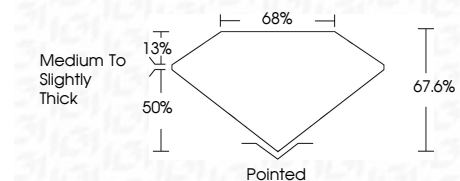

ELECTRONIC COPY

LG710534522
Report verification at igi.org

May 26, 2025
IGI Report Number **LG710534522**
Description **LABORATORY GROWN DIAMOND**
Shape and Cutting Style **CUT CORNERED
RECTANGULAR MODIFIED
BRILLIANT**
Measurements **7.65 X 5.68 X 3.84 MM**

GRADING RESULTS

Carat Weight **1.42 CARAT**
Color Grade **D**
Clarity Grade **VVS 2**

ADDITIONAL GRADING INFORMATION

Polish **EXCELLENT**
Symmetry **EXCELLENT**
Fluorescence **NONE**
Inscription(s) **IGI LG710534522**
Comments: As Grown - No indication of post-growth treatment.
This Laboratory Grown Diamond was created by High Pressure High Temperature (HPHT) growth process.
Type II

May 26, 2025
IGI Report No LG710534522
CUT CORNERED RECT. MODIFIED BRILLIANT
7.65 X 5.68 X 3.84 MM
1.42 CARAT
D
VVS 2
50%
68%
Medium to Slightly Thick
Pointed
EXCELLENT
EXCELLENT
NONE
IGI LG710534522
Comments: As Grown - No indication of post-growth treatment.
This Laboratory Grown Diamond was created by High Pressure High Temperature (HPHT) growth process.
Type II

LABORATORY GROWN DIAMOND REPORT

May 26, 2025
IGI Report Number **LG710534522**
Description **LABORATORY GROWN DIAMOND**
Shape and Cutting Style **CUT CORNERED RECTANGULAR
MODIFIED BRILLIANT**
Measurements **7.65 X 5.68 X 3.84 MM**