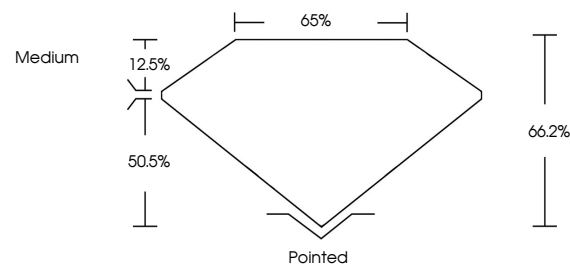

PROPORTIONS