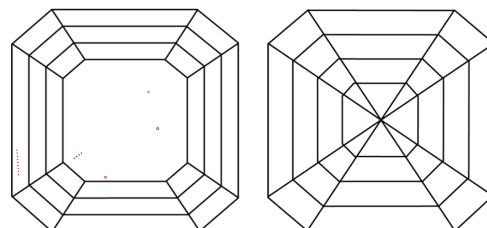

CLARITY CHARACTERISTICS

KEY TO SYMBOLS

Red symbols indicate internal characteristics.
Green symbols indicate external characteristics.

COLOR

D E F G H I J Faint Very Light Light

CLARITY

IF	VS¹⁻²	SI¹⁻²	I¹⁻³
Internally Flawless	Very Very Slightly Included	Very Slightly Included	Slightly Included