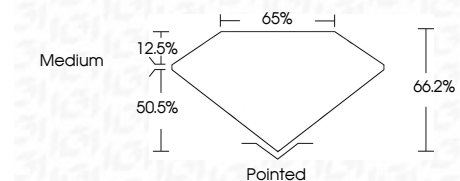

**ELECTRONIC COPY**

LG706522068  
Report verification at igi.org

May 22, 2025  
IGI Report Number **LG706522068**  
Description **LABORATORY GROWN DIAMOND**  
Shape and Cutting Style **SQUARE EMERALD CUT**  
Measurements **5.67 X 5.65 X 3.74 MM**

**GRADING RESULTS**  
Carat Weight **1.04 CARAT**  
Color Grade **D**  
Clarity Grade **VS 1**

**ADDITIONAL GRADING INFORMATION**  
Polish **EXCELLENT**  
Symmetry **EXCELLENT**  
Fluorescence **NONE**  
Inscription(s) **(IGI) LG706522068**  
Comments: This Laboratory Grown Diamond was created by Chemical Vapor Deposition (CVD) growth process. Type IIa

May 22, 2025  
IGI Report No LG706522068  
**SQUARE EMERALD CUT**  
1.04 CARAT  
Color Grade **D**  
Clarity Grade **VS 1**  
Depth **66.2%**  
Table **65%**  
Girdle **Medium**  
Culet **Pointed**  
Polish **EXCELLENT**  
Symmetry **EXCELLENT**  
Fluorescence **NONE**  
Inscription(s) **(IGI) LG706522068**  
Comments: This Laboratory Grown Diamond was created by Chemical Vapor Deposition (CVD) growth process. Type IIa

**LABORATORY GROWN DIAMOND REPORT**

May 22, 2025  
IGI Report Number **LG706522068**  
Description **LABORATORY GROWN DIAMOND**  
Shape and Cutting Style **SQUARE EMERALD CUT**  
Measurements **5.67 X 5.65 X 3.74 MM**