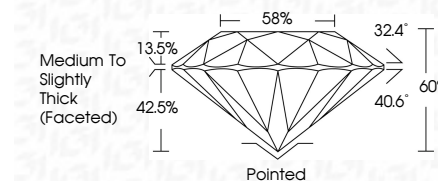

**ELECTRONIC COPY**

LG705522050  
Report verification at igi.org

May 10, 2025  
IGI Report Number **LG705522050**  
Description **LABORATORY GROWN DIAMOND**  
Shape and Cutting Style **ROUND BRILLIANT**  
Measurements **11.05 - 11.10 X 6.65 MM**

**GRADING RESULTS**  
Carat Weight **5.00 CARATS**  
Color Grade **D**  
Clarity Grade **VS 1**  
Cut Grade **EXCELLENT**

**ADDITIONAL GRADING INFORMATION**  
Polish **EXCELLENT**  
Symmetry **EXCELLENT**  
Fluorescence **NONE**  
Inscription(s) **IGI LG705522050**  
Comments: This Laboratory Grown Diamond was created by Chemical Vapor Deposition (CVD) growth process. Type IIa

May 10, 2025  
IGI Report No LG705522050  
**ROUND BRILLIANT**  
5.00 CARATS  
D  
EXCELLENT  
VS 1  
EXCELLENT  
60%  
58%  
Medium To Slightly Thick (Faceted)  
Pointed  
EXCELLENT  
EXCELLENT  
NONE  
IGI LG705522050  
Comments: This Laboratory Grown Diamond was created by Chemical Vapor Deposition (CVD) growth process. Type IIa

May 10, 2025  
IGI Report Number **LG705522050**  
Description **LABORATORY GROWN DIAMOND**  
Shape and Cutting Style **ROUND BRILLIANT**  
Measurements **11.05 - 11.10 X 6.65 MM**

**GRADING RESULTS**  
Carat Weight **5.00 CARATS**  
Color Grade **D**  
Clarity Grade **VS 1**  
Cut Grade **EXCELLENT**