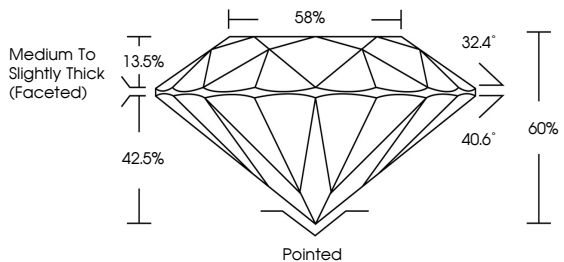

PROPORTIONS