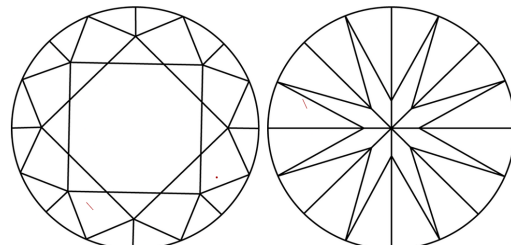

May 10, 2025  
IGI Report Number **LG705522050**  
Description **LABORATORY GROWN DIAMOND**  
Shape and Cutting Style **ROUND BRILLIANT**  
Measurements **11.05 - 11.10 X 6.65 MM**

**GRADING RESULTS**  
Carat Weight **5.00 CARATS**  
Color Grade **D**  
Clarity Grade **VS 1**  
Cut Grade **EXCELLENT**

**PROPORTIONS**

**CLARITY CHARACTERISTICS**

**KEY TO SYMBOLS**  
Red symbols indicate internal characteristics.  
Green symbols indicate external characteristics.

Sample Image Used

**COLOR**

D	E	F	G	H	I	J	Faint	Very Light	Light
---	---	---	---	---	---	---	-------	------------	-------