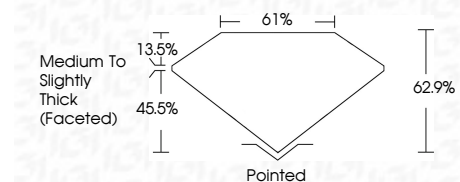

ELECTRONIC COPY

LG702575567
Report verification at igi.org

May 6, 2025
IGI Report Number **LG702575567**
Description **LABORATORY GROWN DIAMOND**
Shape and Cutting Style **PEAR BRILLIANT**
Measurements **10.66 X 6.71 X 4.22 MM**

GRADING RESULTS
Carat Weight **1.79 CARAT**
Color Grade **FANCY VIVID PINK**
Clarity Grade **VVS 2**

ADDITIONAL GRADING INFORMATION
Polish **EXCELLENT**
Symmetry **EXCELLENT**
Fluorescence **SLIGHT**
Inscription(s) **IGI LG702575567**
Comments: This Laboratory Grown Diamond was created by Chemical Vapor Deposition (CVD) growth process. Indications of post-growth treatment.

May 6, 2025
IGI Report No **LG702575567**
PEAR BRILLIANT
10.66 X 6.71 X 4.22 MM
1.79 CARAT
FANCY VIVID PINK
VVS 2
62.9%
61%
Medium to Slightly Thick (Faceted)
Pointed
EXCELLENT
EXCELLENT
SLIGHT
IGI LG702575567

Comments: This Laboratory Grown Diamond was created by Chemical Vapor Deposition (CVD) growth process. Indications of post-growth treatment.

May 6, 2025
IGI Report Number **LG702575567**
Description **LABORATORY GROWN DIAMOND**
Shape and Cutting Style **PEAR BRILLIANT**
Measurements **10.66 X 6.71 X 4.22 MM**
GRADING RESULTS
Carat Weight **1.79 CARAT**
Color Grade **FANCY VIVID PINK**
Clarity Grade **VVS 2**