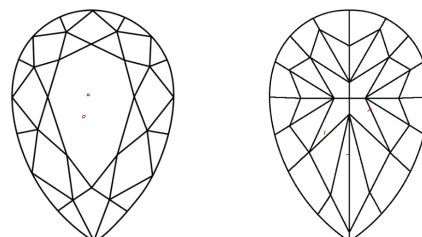

May 6, 2025
IGI Report Number **LG702512774**
Description **LABORATORY GROWN DIAMOND**
Shape and Cutting Style **PEAR MODIFIED BRILLIANT**
Measurements **10.54 X 6.28 X 4.21 MM**

GRADING RESULTS
Carat Weight **2.14 CARATS**
Color Grade **FANCY VIVID REDDISH PINK**
Clarity Grade **VS 1**

PROPORTIONS

Sample Image Used

CLARITY CHARACTERISTICS

KEY TO SYMBOLS

Red symbols indicate internal characteristics.
Green symbols indicate external characteristics.

COLOR

D E F G H I J Faint Very Light Light

CLARITY

IF	VS ¹⁻²	VS ¹⁻²	SI ¹⁻²	I ¹⁻³
Internally Flawless	Very Very Slightly Included	Very Slightly Included	Slightly Included	Included