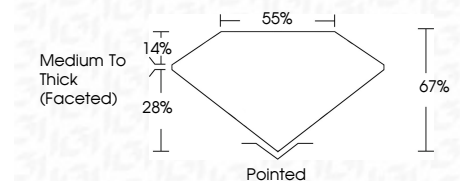

ELECTRONIC COPY

LG702512774
Report verification at igi.org

May 6, 2025
IGI Report Number **LG702512774**
Description **LABORATORY GROWN DIAMOND**
Shape and Cutting Style **PEAR MODIFIED BRILLIANT**
Measurements **10.54 X 6.28 X 4.21 MM**

GRADING RESULTS
Carat Weight **2.14 CARATS**
Color Grade **FANCY VIVID REDDISH PINK**
Clarity Grade **VS 1**

ADDITIONAL GRADING INFORMATION
Polish **VERY GOOD**
Symmetry **VERY GOOD**
Fluorescence **SLIGHT**
Inscription(s) **IGI LG702512774**
Comments: This Laboratory Grown Diamond was created by Chemical Vapor Deposition (CVD) growth process. Indications of post-growth treatment.

May 6, 2025
IGI Report No LG702512774
PEAR MODIFIED BRILLIANT
2.14 CARATS
Carat Weight
Color Grade **FANCY VIVID REDDISH PINK**
Clarity Grade **VS 1**
Depth **67%**
Table **28%**
Girdle **Medium To Thick (Faceted)**
Culet **Pointed**
Polish **VERY GOOD**
Symmetry **VERY GOOD**
Fluorescence **SLIGHT**
Inscription(s) **IGI LG702512774**
Comments: This Laboratory Grown Diamond was created by Chemical Vapor Deposition (CVD) growth process. Indications of post-growth treatment.

May 6, 2025
IGI Report Number **LG702512774**
Description **LABORATORY GROWN DIAMOND**
Shape and Cutting Style **PEAR MODIFIED BRILLIANT**
Measurements **10.54 X 6.28 X 4.21 MM**

GRADING RESULTS
Carat Weight **2.14 CARATS**
Color Grade **FANCY VIVID REDDISH PINK**
Clarity Grade **VS 1**