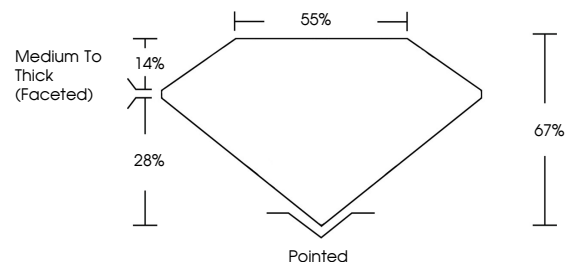

PROPORTIONS