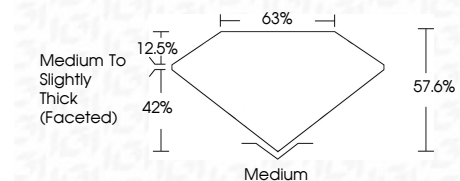

ELECTRONIC COPY

LG702505366
Report verification at igi.org

May 8, 2025
IGI Report Number **LG702505366**
Description **LABORATORY GROWN DIAMOND**
Shape and Cutting Style **ROUND MODIFIED BRILLIANT**
Measurements **8.36 - 8.38 X 4.83 MM**

GRADING RESULTS
Carat Weight **2.21 CARATS**
Color Grade **FANCY VIVID PINK**
Clarity Grade **VS 2**
Cut Grade **EXCELLENT**

ADDITIONAL GRADING INFORMATION
Polish **EXCELLENT**
Symmetry **EXCELLENT**
Fluorescence **SLIGHT**
Inscription(s) **(IGI) LG702505366**
Comments: This Laboratory Grown Diamond was created by Chemical Vapor Deposition (CVD) growth process. Indications of post-growth treatment.

May 8, 2025
IGI Report No LG702505366
ROUND MODIFIED BRILLIANT
8.36 - 8.38 X 4.83 MM
2.21 CARATS
FANCY VIVID PINK
Color Grade
VS 2
EXCELLENT
68%
Medium To Slightly Thick (Faceted)
Medium
EXCELLENT
EXCELLENT
SLIGHT
IGI LG702505366
Comments: This Laboratory Grown Diamond was created by Chemical Vapor Deposition (CVD) growth process. Indications of post-growth treatment.

May 8, 2025
IGI Report Number **LG702505366**
Description **LABORATORY GROWN DIAMOND**
Shape and Cutting Style **ROUND MODIFIED BRILLIANT**
Measurements **8.36 - 8.38 X 4.83 MM**
GRADING RESULTS
Carat Weight **2.21 CARATS**
Color Grade **FANCY VIVID PINK**
Clarity Grade **VS 2**
Cut Grade **EXCELLENT**
ADDITIONAL GRADING INFORMATION
Polish **EXCELLENT**
Symmetry **EXCELLENT**
Fluorescence **SLIGHT**
Inscription(s) **(IGI) LG702505366**