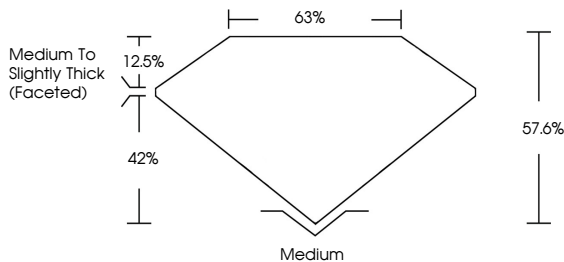

PROPORTIONS