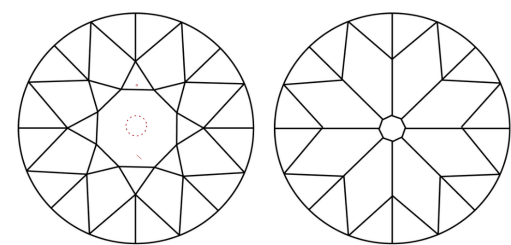

CLARITY CHARACTERISTICS

KEY TO SYMBOLS
Red symbols indicate internal characteristics.
Green symbols indicate external characteristics.

COLOR

D	E	F	G	H	I	J	Faint	Very Light	Light

CLARITY

IF	WS¹⁻²	VS¹⁻²	SI¹⁻²	I¹⁻³
Internally Flawless	Very Very Slightly Included	Very Slightly Included	Slightly Included	Included