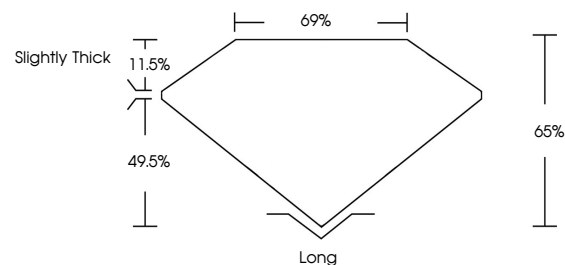

PROPORTIONS