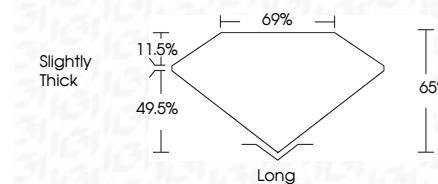

**ELECTRONIC COPY**

LG700547955  
Report verification at igi.org

April 23, 2025  
IGI Report Number **LG700547955**  
Description **LABORATORY GROWN DIAMOND**  
Shape and Cutting Style **EMERALD CUT**  
Measurements **8.67 X 6.02 X 3.91 MM**

**GRADING RESULTS**  
Carat Weight **1.96 CARAT**  
Color Grade **D**  
Clarity Grade **VS 1**

**ADDITIONAL GRADING INFORMATION**  
Polish **EXCELLENT**  
Symmetry **EXCELLENT**  
Fluorescence **NONE**  
Inscription(s) **IGI LG700547955**  
Comments: This Laboratory Grown Diamond was created by Chemical Vapor Deposition (CVD) growth process. Type IIa

April 23, 2025  
IGI Report No LG700547955  
**EMERALD CUT**  
Carat Weight **1.96 CARAT**  
Color Grade **D**  
Clarity Grade **VS 1**  
Table **65%**  
Depth **49.5%**  
Girdle **Slightly Thick**  
Culet **Long**  
Polish **EXCELLENT**  
Symmetry **EXCELLENT**  
Fluorescence **NONE**  
Inscription(s) **IGI LG700547955**  
Comments: This Laboratory Grown Diamond was created by Chemical Vapor Deposition (CVD) growth process. Type IIa

**LABORATORY GROWN DIAMOND REPORT**

April 23, 2025  
IGI Report Number **LG700547955**  
Description **LABORATORY GROWN DIAMOND**  
Shape and Cutting Style **EMERALD CUT**  
Measurements **8.67 X 6.02 X 3.91 MM**