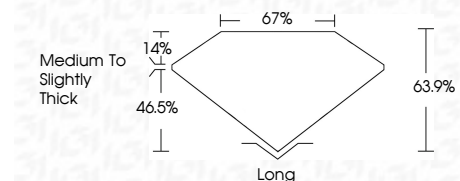

ELECTRONIC COPY

LG700517441
Report verification at igi.org

June 16, 2025
IGI Report Number **LG700517441**
Description **LABORATORY GROWN DIAMOND**
Shape and Cutting Style **EMERALD CUT**
Measurements **10.83 X 7.64 X 4.88 MM**

GRADING RESULTS

Carat Weight **4.10 CARATS**
Color Grade **FANCY VIVID PINK**
Clarity Grade **VVS 2**

ADDITIONAL GRADING INFORMATION

Polish **EXCELLENT**
Symmetry **EXCELLENT**
Fluorescence **SLIGHT**
Inscription(s) **IGI LG700517441**
Comments: This Laboratory Grown Diamond was created by Chemical Vapor Deposition (CVD) growth process. Indications of post-growth treatment.

June 16, 2025
IGI Report No LG700517441
EMERALD CUT
4.10 CARATS
Carat Weight **FANCY VIVID PINK**
Color Grade **VVS 2**
Depth **63.9%**
Table **14%**
Girdle **Medium to Slightly Thick**
Culet **Long**
Polish **EXCELLENT**
Symmetry **EXCELLENT**
Fluorescence **SLIGHT**
Inscription(s) **IGI LG700517441**

GRADING RESULTS

Carat Weight **4.10 CARATS**
Color Grade **FANCY VIVID PINK**
Clarity Grade **VVS 2**

ADDITIONAL GRADING INFORMATION

Polish **EXCELLENT**
Symmetry **EXCELLENT**
Fluorescence **SLIGHT**
Inscription(s) **IGI LG700517441**