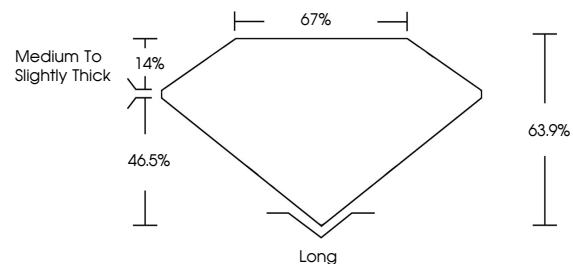

PROPORTIONS