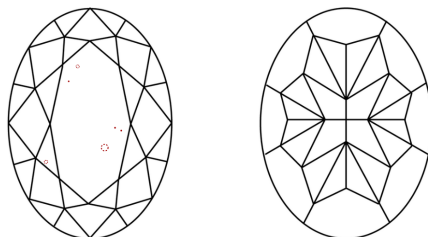

May 12, 2025
IGI Report Number **LG698547721**
Description **LABORATORY GROWN DIAMOND**
Shape and Cutting Style **OVAL MODIFIED BRILLIANT**
Measurements **10.80 X 7.74 X 4.75 MM**

GRADING RESULTS
Carat Weight **3.09 CARATS**
Color Grade **FANCY VIVID BLUE**
Clarity Grade **VS 1**

PROPORTIONS

CLARITY CHARACTERISTICS

KEY TO SYMBOLS

Red symbols indicate internal characteristics.
Green symbols indicate external characteristics.

Sample Image Used

COLOR

D E F G H I J Faint Very Light Light