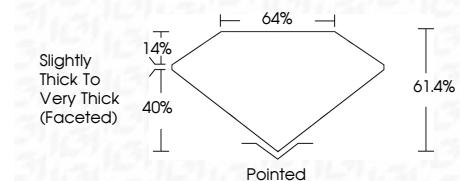

ELECTRONIC COPY

LG698547721
Report verification at igi.org

May 12, 2025
IGI Report Number **LG698547721**
Description **LABORATORY GROWN DIAMOND**
Shape and Cutting Style **OVAL MODIFIED BRILLIANT**
Measurements **10.80 X 7.74 X 4.75 MM**

GRADING RESULTS
Carat Weight **3.09 CARATS**
Color Grade **FANCY VIVID BLUE**
Clarity Grade **VS 1**

ADDITIONAL GRADING INFORMATION
Polish **EXCELLENT**
Symmetry **EXCELLENT**
Fluorescence **NONE**
Inscription(s) **IGI LG698547721**
Comments: This Laboratory Grown Diamond was created by Chemical Vapor Deposition (CVD) growth process. Indications of post-growth treatment.

May 12, 2025
IGI Report No **LG698547721**
OVAL MODIFIED BRILLIANT
Carat Weight **3.09 CARATS**
Color Grade **FANCY VIVID BLUE**
Clarity Grade **VS 1**
Depth **61.4%**
Table **40%**
Girdle **Slightly Thick To Very Thick (Faceted)**
Culet **Pointed**
Polish **EXCELLENT**
Symmetry **EXCELLENT**
Fluorescence **NONE**
Inscription(s) **IGI LG698547721**
Comments: This Laboratory Grown Diamond was created by Chemical Vapor Deposition (CVD) growth process. Indications of post-growth treatment.

May 12, 2025
IGI Report Number **LG698547721**
Description **LABORATORY GROWN DIAMOND**
Shape and Cutting Style **OVAL MODIFIED BRILLIANT**
Measurements **10.80 X 7.74 X 4.75 MM**

GRADING RESULTS
Carat Weight **3.09 CARATS**
Color Grade **FANCY VIVID BLUE**
Clarity Grade **VS 1**