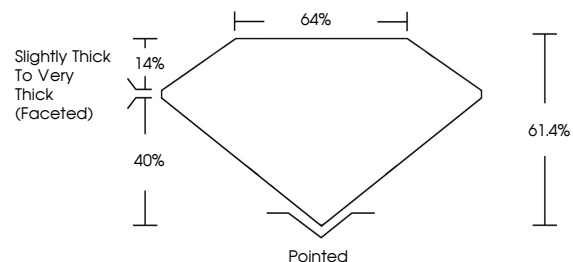

PROPORTIONS