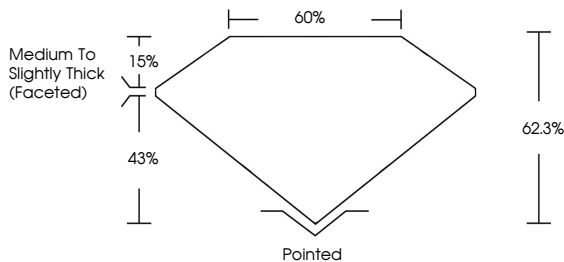

PROPORTIONS