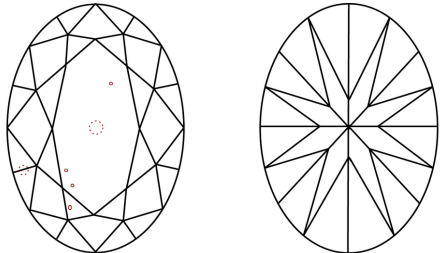

CLARITY CHARACTERISTICS

KEY TO SYMBOLS
Red symbols indicate internal characteristics.
Green symbols indicate external characteristics.