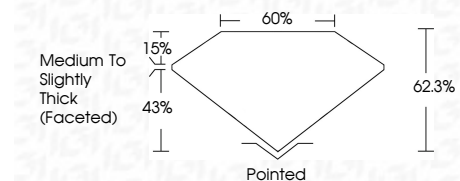

**ELECTRONIC COPY**

LG698518228  
Report verification at igi.org

April 10, 2025  
IGI Report Number **LG698518228**  
Description **LABORATORY GROWN DIAMOND**  
Shape and Cutting Style **OVAL BRILLIANT**  
Measurements **13.77 X 9.60 X 5.98 MM**

**GRADING RESULTS**  
Carat Weight **5.05 CARATS**  
Color Grade **E**  
Clarity Grade **SI 1**

**ADDITIONAL GRADING INFORMATION**  
Polish **EXCELLENT**  
Symmetry **EXCELLENT**  
Fluorescence **NONE**  
Inscription(s) **IGI LG698518228**  
Comments: This Laboratory Grown Diamond was created by Chemical Vapor Deposition (CVD) growth process. Type IIa

April 10, 2025  
IGI Report No LG698518228  
OVAL BRILLIANT  
13.77 X 9.60 X 5.98 MM  
5.05 CARATS  
E  
SI 1  
62.3%  
43%  
15%  
Medium to Slightly Thick (Faceted)  
Pointed  
EXCELLENT  
EXCELLENT  
NONE  
IGI LG698518228  
Comments: This Laboratory Grown Diamond was created by Chemical Vapor Deposition (CVD) growth process. Type IIa

**GRADING RESULTS**  
Carat Weight **5.05 CARATS**  
Color Grade **E**  
Clarity Grade **SI 1**

**ADDITIONAL GRADING INFORMATION**  
Polish **EXCELLENT**  
Symmetry **EXCELLENT**  
Fluorescence **NONE**  
Inscription(s) **IGI LG698518228**