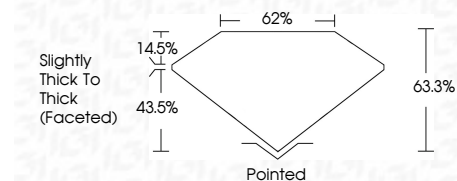

ELECTRONIC COPY

LG698504341
Report verification at igi.org

April 12, 2025
IGI Report Number **LG698504341**
Description **LABORATORY GROWN DIAMOND**
Shape and Cutting Style **MARQUISE BRILLIANT**
Measurements **19.11 X 9.32 X 5.90 MM**

GRADING RESULTS
Carat Weight **6.09 CARATS**
Color Grade **F**
Clarity Grade **VS 1**

ADDITIONAL GRADING INFORMATION
Polish **EXCELLENT**
Symmetry **EXCELLENT**
Fluorescence **NONE**
Inscription(s) **IGI LG698504341**
Comments: This Laboratory Grown Diamond was created by Chemical Vapor Deposition (CVD) growth process. Type IIa

April 12, 2025
IGI Report No **LG698504341**
MARQUISE BRILLIANT
19.11 X 9.32 X 5.90 MM
Carat Weight **6.09 CARATS**
Color Grade **F**
Clarity Grade **VS 1**
Depth **43.5%**
Table **62%**
Girdle **Slightly Thick To Thick (Faceted)**
Culet **Pointed**
Polish **EXCELLENT**
Symmetry **EXCELLENT**
Fluorescence **NONE**
Inscription(s) **IGI LG698504341**
Comments: This Laboratory Grown Diamond was created by Chemical Vapor Deposition (CVD) growth process. Type IIa

GRADING RESULTS
Carat Weight **6.09 CARATS**
Color Grade **F**
Clarity Grade **VS 1**

ADDITIONAL GRADING INFORMATION
Polish **EXCELLENT**
Symmetry **EXCELLENT**
Fluorescence **NONE**
Inscription(s) **IGI LG698504341**