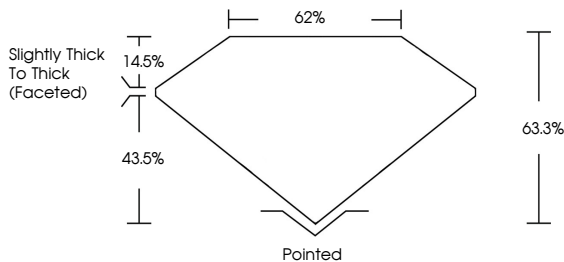

PROPORTIONS