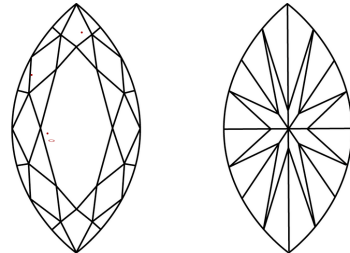

LABORATORY GROWN DIAMOND REPORT

April 12, 2025
IGI Report Number **LG698504341**
Description **LABORATORY GROWN DIAMOND**
Shape and Cutting Style **MARQUISE BRILLIANT**
Measurements **19.11 X 9.32 X 5.90 MM**

GRADING RESULTS
Carat Weight **6.09 CARATS**
Color Grade **F**
Clarity Grade **VS 1**

ADDITIONAL GRADING INFORMATION
Polish **EXCELLENT**
Symmetry **EXCELLENT**
Fluorescence **NONE**
Inscription(s) **IGI LG698504341**

Comments: This Laboratory Grown Diamond was created by Chemical Vapor Deposition (CVD) growth process. Type IIa

PROPORTIONS

CLARITY CHARACTERISTICS

KEY TO SYMBOLS
Red symbols indicate internal characteristics.
Green symbols indicate external characteristics.

Sample Image Used

COLOR

D	E	F	G	H	I	J	Faint	Very Light	Light
---	---	---	---	---	---	---	-------	------------	-------

CLARITY

IF	VS ¹⁻²	VS ¹⁻²	SI ¹⁻²	I ¹⁻³
Internally Flawless	Very Very Slightly Included	Very Slightly Included	Slightly Included	Included