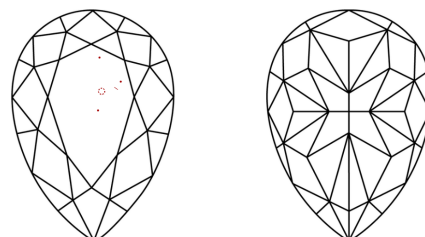

CLARITY CHARACTERISTICS

KEY TO SYMBOLS

Red symbols indicate internal characteristics.
Green symbols indicate external characteristics.

COLOR

D E F G H I J Faint Very Light Light

CLARITY

IF WS¹⁻² VS¹⁻² SI¹⁻² I¹⁻³

Internally Flawless Very Very Slightly Included Very Slightly Included Slightly Included Included