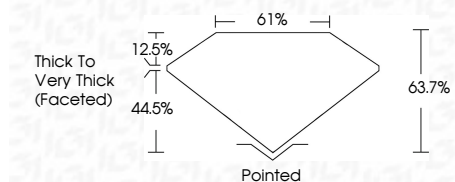

**ELECTRONIC COPY**

LG696595973  
Report verification at igi.org

April 26, 2025  
IGI Report Number **LG696595973**  
Description **LABORATORY GROWN DIAMOND**  
Shape and Cutting Style **PEAR MODIFIED BRILLIANT**  
Measurements **11.96 X 7.35 X 4.68 MM**

**GRADING RESULTS**  
Carat Weight **3.02 CARATS**  
Color Grade **FANCY YELLOW**  
Clarity Grade **VS 1**

**ADDITIONAL GRADING INFORMATION**  
Polish **EXCELLENT**  
Symmetry **EXCELLENT**  
Fluorescence **NONE**  
Inscription(s) **IGI LG696595973**  
Comments: This Laboratory Grown Diamond was created by Chemical Vapor Deposition (CVD) growth process.

April 26, 2025  
IGI Report No. **LG696595973**  
**PEAR MODIFIED BRILLIANT**  
3.02 CARATS  
FANCY YELLOW  
VS 1  
11.96 X 7.35 X 4.68 MM  
Color Grade  
Clarity Grade  
Depth  
Table  
Girdle  
Thick to Very Thick (Faceted)  
Pointed  
EXCELLENT  
EXCELLENT  
NONE  
IGI LG696595973  
Comments: This Laboratory Grown Diamond was created by Chemical Vapor Deposition (CVD) growth process.

**GRADING RESULTS**  
Carat Weight **3.02 CARATS**  
Color Grade **FANCY YELLOW**  
Clarity Grade **VS 1**

**ADDITIONAL GRADING INFORMATION**  
Polish **EXCELLENT**  
Symmetry **EXCELLENT**  
Fluorescence **NONE**  
Inscription(s) **IGI LG696595973**