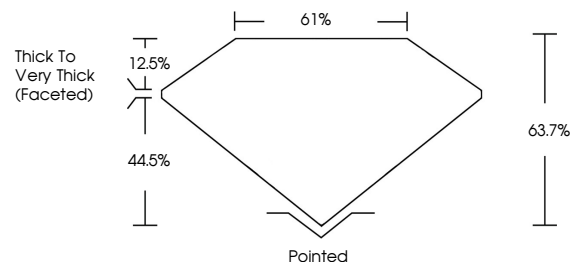

PROPORTIONS