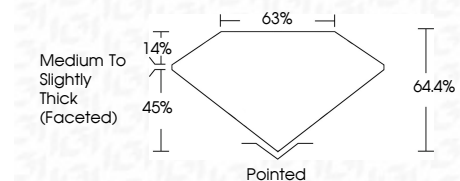

**ELECTRONIC COPY**

LG696567827  
Report verification at igi.org

April 4, 2025  
IGI Report Number **LG696567827**  
Description **LABORATORY GROWN DIAMOND**  
Shape and Cutting Style **PEAR BRILLIANT**  
Measurements **10.05 X 6.41 X 4.13 MM**

**GRADING RESULTS**  
Carat Weight **1.58 CARAT**  
Color Grade **D**  
Clarity Grade **VVS 2**

**ADDITIONAL GRADING INFORMATION**  
Polish **EXCELLENT**  
Symmetry **EXCELLENT**  
Fluorescence **NONE**  
Inscription(s) **IGI LG696567827**  
Comments: This Laboratory Grown Diamond was created by Chemical Vapor Deposition (CVD) growth process. Type IIa

April 4, 2025  
IGI Report No LG696567827  
**PEAR BRILLIANT**  
1.58 CARAT  
D  
10.05 X 6.41 X 4.13 MM  
Carat Weight  
Color Grade  
Clarity Grade  
Depth  
Table  
Girdle  
Medium to Slightly Thick (Faceted)  
Pointed  
EXCELLENT  
EXCELLENT  
NONE  
IGI LG696567827  
Inscription(s)  
Comments: This Laboratory Grown Diamond was created by Chemical Vapor Deposition (CVD) growth process. Type IIa

**GRADING RESULTS**  
Carat Weight **1.58 CARAT**  
Color Grade **D**  
Clarity Grade **VVS 2**

**ADDITIONAL GRADING INFORMATION**  
Polish **EXCELLENT**  
Symmetry **EXCELLENT**  
Fluorescence **NONE**  
Inscription(s) **IGI LG696567827**