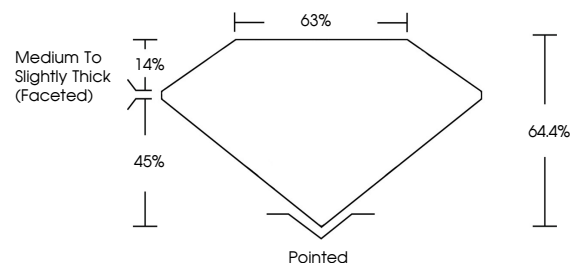

PROPORTIONS