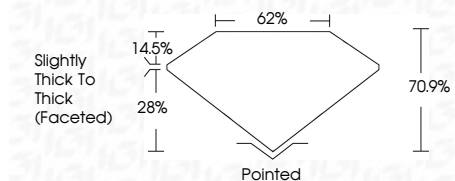

April 24, 2025
IGI Report Number **LG696543821**
Description **LABORATORY GROWN DIAMOND**
Shape and Cutting Style **PEAR MODIFIED BRILLIANT**
Measurements **9.67 X 6.22 X 4.41 MM**

GRADING RESULTS

Carat Weight **2.05 CARATS**
Color Grade **FANCY INTENSE YELLOW**
Clarity Grade **VS 1**

Secondary color: Gray

PROPORTIONS

Sample Image Used

CLARITY CHARACTERISTICS

KEY TO SYMBOLS

Red symbols indicate internal characteristics.
Green symbols indicate external characteristics.

COLOR

D E F G H I J Faint Very Light Light

CLARITY

IF	VS ¹⁻²	VS ¹⁻²	SI ¹⁻²	I ¹⁻³
Internally Flawless	Very Very Slightly Included	Very Slightly Included	Slightly Included	Included

ADDITIONAL GRADING INFORMATION

Polish **EXCELLENT**
Symmetry **EXCELLENT**
Fluorescence **NONE**
Inscription(s) **IGI LG696543821**
Comments: This Laboratory Grown Diamond was created by Chemical Vapor Deposition (CVD) growth process.
Secondary color: Gray