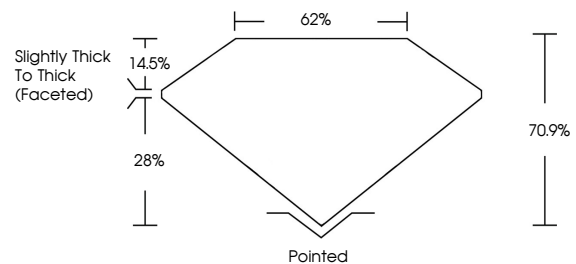

ELECTRONIC COPY

LG696543821
Report verification at igi.org

April 24, 2025
IGI Report Number **LG696543821**
Description **LABORATORY GROWN DIAMOND**
Shape and Cutting Style **PEAR MODIFIED BRILLIANT**
Measurements **9.67 X 6.22 X 4.41 MM**
GRADING RESULTS
Carat Weight **2.05 CARATS**
Color Grade **FANCY INTENSE YELLOW**
Clarity Grade **VS 1**

April 24, 2025
IGI Report Number **LG696543821**
Description **LABORATORY GROWN DIAMOND**
Shape and Cutting Style **PEAR MODIFIED BRILLIANT**
Measurements **9.67 X 6.22 X 4.41 MM**

GRADING RESULTS

Carat Weight **2.05 CARATS**
Color Grade **FANCY INTENSE YELLOW**
Clarity Grade **VS 1**

Secondary color: Gray

PROPORTIONS

Sample Image Used

CLARITY CHARACTERISTICS

KEY TO SYMBOLS

Red symbols indicate internal characteristics.
Green symbols indicate external characteristics.

COLOR

D E F G H I J Faint Very Light Light