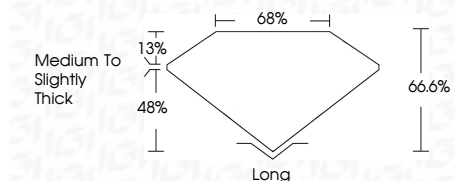

ELECTRONIC COPY

LG694573055
Report verification at igi.org

April 5, 2025
IGI Report Number **LG694573055**
Description **LABORATORY GROWN DIAMOND**
Shape and Cutting Style **EMERALD CUT**
Measurements **7.54 X 5.33 X 3.55 MM**

GRADING RESULTS

Carat Weight **1.51 CARAT**
Color Grade **E**
Clarity Grade **VS 1**

ADDITIONAL GRADING INFORMATION

Polish **EXCELLENT**
Symmetry **VERY GOOD**
Fluorescence **NONE**
Inscription(s) **IGI LG694573055**
Comments: As Grown - No indication of post-growth treatment.
This Laboratory Grown Diamond was created by High Pressure High Temperature (HPHT) growth process.
Type II

April 5, 2025
IGI Report No. **LG694573055**
EMERALD CUT
Carat Weight **1.51 CARAT**
Color Grade **E**
Clarity Grade **VS 1**
Depth **66.6%**
Table **68%**
Girdle **Medium to Slightly Thick**
Culet **Long**
Polish **EXCELLENT**
Symmetry **VERY GOOD**
Fluorescence **NONE**
Inscription(s) **IGI LG694573055**
Comments: As Grown - No indication of post-growth treatment.
This Laboratory Grown Diamond was created by High Pressure High Temperature (HPHT) growth process.
Type II

April 5, 2025
IGI Report Number **LG694573055**
Description **LABORATORY GROWN DIAMOND**
Shape and Cutting Style **EMERALD CUT**
Measurements **7.54 X 5.33 X 3.55 MM**

GRADING RESULTS

Carat Weight **1.51 CARAT**
Color Grade **E**
Clarity Grade **VS 1**