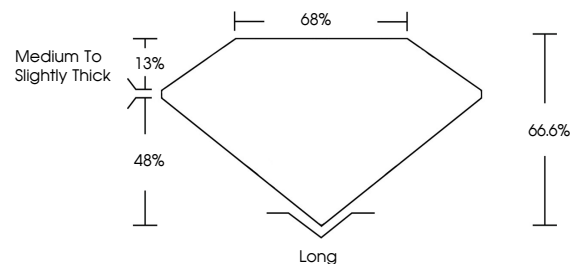

April 5, 2025
IGI Report No. **LG694573055**
EMERALD CUT
Carat Weight **1.51 CARAT**
Color Grade **E**
Clarity Grade **VS 1**
Depth **66.6%**
Table **68%**
Girdle **Medium to Slightly Thick**
Culet **Long**
Polish **EXCELLENT**
Symmetry **VERY GOOD**
Fluorescence **NONE**
Inscription(s) **IGI LG694573055**
Comments: As Grown - No indication of post-growth treatment.
This Laboratory Grown Diamond was created by High Pressure High Temperature (HPHT) growth process.
Type II

April 5, 2025
IGI Report Number **LG694573055**
Description **LABORATORY GROWN DIAMOND**
Shape and Cutting Style **EMERALD CUT**
Measurements **7.54 X 5.33 X 3.55 MM**

GRADING RESULTS

Carat Weight **1.51 CARAT**
Color Grade **E**
Clarity Grade **VS 1**

PROPORTIONS

Sample Image Used

CLARITY CHARACTERISTICS

KEY TO SYMBOLS

Red symbols indicate internal characteristics.
Green symbols indicate external characteristics.

COLOR

D E F G H I J Faint Very Light Light