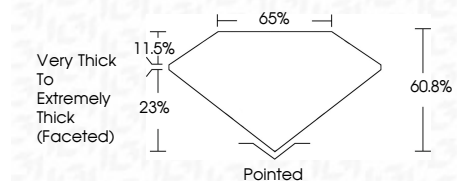

Measurements **8.46 X 9.68 X 5.89 MM**

GRADING RESULTS

Carat Weight **4.04 CARATS**

Color Grade **FANCY INTENSE PINK**

Clarity Grade **VVS 2**

ADDITIONAL GRADING INFORMATION

Polish **EXCELLENT**

Symmetry **EXCELLENT**

PROPORTIONS

Sample Image Used

CLARITY CHARACTERISTICS

KEY TO SYMBOLS

Red symbols indicate internal characteristics.
Green symbols indicate external characteristics.

COLOR

D E F G H I J Faint Very Light Light

CLARITY

IF VS¹⁻² VS¹⁻² SI¹⁻² I¹⁻³

Internally Flawless Very Very Slightly Included Very Slightly Included Slightly Included Included

ADDITIONAL GRADING INFORMATION

Polish **EXCELLENT**

Symmetry **EXCELLENT**