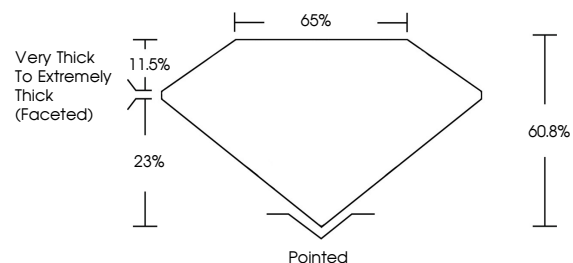

GRADING RESULTS

Carat Weight **4.04 CARATS**

Color Grade **FANCY INTENSE PINK**

Clarity Grade **VVS 2**

April 25, 2025

IGI Report Number **LG694521404**

Description **LABORATORY GROWN DIAMOND**

Shape and Cutting Style **HEART MODIFIED BRILLIANT**

Measurements **8.46 X 9.68 X 5.89 MM**

GRADING RESULTS

Carat Weight **4.04 CARATS**

Color Grade **FANCY INTENSE PINK**

Clarity Grade **VVS 2**

ADDITIONAL GRADING INFORMATION

Polish **EXCELLENT**

Symmetry **EXCELLENT**

PROPORTIONS

Sample Image Used

CLARITY CHARACTERISTICS

KEY TO SYMBOLS

Red symbols indicate internal characteristics.
Green symbols indicate external characteristics.

COLOR

D E F G H I J Faint Very Light Light