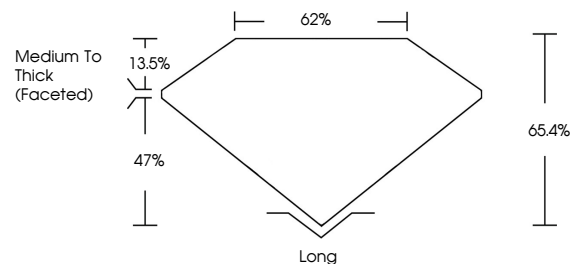

Measurements **8.36 X 5.34 X 3.49 MM**

GRADING RESULTS

Carat Weight **1.50 CARAT**
Color Grade **E**
Clarity Grade **VVS 2**

ADDITIONAL GRADING INFORMATION

Polish **EXCELLENT**
Symmetry **EXCELLENT**
Fluorescence **NONE**
Inscription(s) **IGI LG693530075**
Comments: This Laboratory Grown Diamond was created by Chemical Vapor Deposition (CVD) growth process. Type IIa

March 31, 2025
IGI Report No **LG693530075**
**ROUND CORNERED RECT. MODIFIED
BRILLIANT**
8.36 X 5.34 X 3.49 MM
Carat Weight **1.50 CARAT**
Color Grade **E**
Clarity Grade **VVS 2**
Depth **65.4%**
Table **47%**
Girdle **62%**
Culet **Medium To Thick (Faceted)**
Polish **EXCELLENT**
Symmetry **EXCELLENT**
Fluorescence **NONE**
Inscription(s) **IGI LG693530075**
Comments: This Laboratory Grown Diamond was created by Chemical Vapor Deposition (CVD) growth process. Type IIa

GRADING RESULTS

Carat Weight **1.50 CARAT**
Color Grade **E**
Clarity Grade **VVS 2**

ADDITIONAL GRADING INFORMATION

Polish **EXCELLENT**
Symmetry **EXCELLENT**
Fluorescence **NONE**
Inscription(s) **IGI LG693530075**

Comments: This Laboratory Grown Diamond was created by Chemical Vapor Deposition (CVD) growth process. Type IIa

PROPORTIONS

Sample Image Used

CLARITY CHARACTERISTICS

KEY TO SYMBOLS

Red symbols indicate internal characteristics.
Green symbols indicate external characteristics.