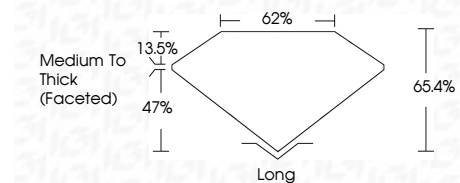

ELECTRONIC COPY

LG693530075
Report verification at igi.org

March 31, 2025
IGI Report Number **LG693530075**
Description **LABORATORY GROWN DIAMOND**
Shape and Cutting Style **ROUND CORNERED
RECTANGULAR MODIFIED
BRILLIANT**

Measurements **8.36 X 5.34 X 3.49 MM**

GRADING RESULTS

Carat Weight **1.50 CARAT**
Color Grade **E**
Clarity Grade **VVS 2**

ADDITIONAL GRADING INFORMATION

Polish **EXCELLENT**
Symmetry **EXCELLENT**
Fluorescence **NONE**
Inscription(s) **IGI LG693530075**
Comments: This Laboratory Grown Diamond was created by Chemical Vapor Deposition (CVD) growth process. Type IIa

March 31, 2025
IGI Report No **LG693530075**
**ROUND CORNERED RECT. MODIFIED
BRILLIANT**
8.36 X 5.34 X 3.49 MM
Carat Weight **1.50 CARAT**
Color Grade **E**
Clarity Grade **VVS 2**
Depth **65.4%**
Table **47%**
Girdle **62%**
Culet **Medium To Thick (Faceted)**
Polish **EXCELLENT**
Symmetry **EXCELLENT**
Fluorescence **NONE**
Inscription(s) **IGI LG693530075**
Comments: This Laboratory Grown Diamond was created by Chemical Vapor Deposition (CVD) growth process. Type IIa

LABORATORY GROWN DIAMOND REPORT

March 31, 2025
IGI Report Number **LG693530075**
Description **LABORATORY GROWN DIAMOND**
Shape and Cutting Style **ROUND CORNERED
RECTANGULAR MODIFIED
BRILLIANT**
Measurements **8.36 X 5.34 X 3.49 MM**