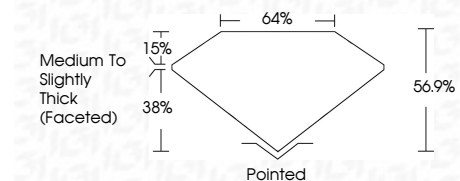

**ELECTRONIC COPY**

LG693530039  
Report verification at igi.org

May 8, 2025  
IGI Report Number **LG693530039**  
Description **LABORATORY GROWN DIAMOND**  
Shape and Cutting Style **PEAR MODIFIED BRILLIANT**  
Measurements **10.30 X 6.49 X 3.69 MM**

**GRADING RESULTS**  
Carat Weight **1.59 CARAT**  
Color Grade **E**  
Clarity Grade **VS 2**

**ADDITIONAL GRADING INFORMATION**  
Polish **EXCELLENT**  
Symmetry **EXCELLENT**  
Fluorescence **NONE**  
Inscription(s) **IGI LG693530039**  
Comments: This Laboratory Grown Diamond was created by Chemical Vapor Deposition (CVD) growth process. Type IIa

May 8, 2025  
IGI Report No. **LG693530039**  
**PEAR MODIFIED BRILLIANT**  
10.30 X 6.49 X 3.69 MM  
1.59 CARAT  
E  
VS 2  
64%  
38%  
56.9%  
64%  
Pointed  
EXCELLENT  
EXCELLENT  
NONE  
IGI LG693530039  
Comments: This Laboratory Grown Diamond was created by Chemical Vapor Deposition (CVD) growth process. Type IIa

**GRADING RESULTS**  
Carat Weight **1.59 CARAT**  
Color Grade **E**  
Clarity Grade **VS 2**

**ADDITIONAL GRADING INFORMATION**  
Polish **EXCELLENT**  
Symmetry **EXCELLENT**  
Fluorescence **NONE**  
Inscription(s) **IGI LG693530039**