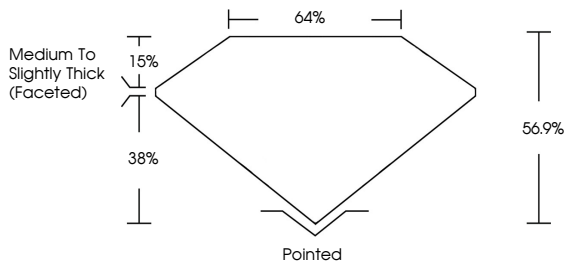

PROPORTIONS