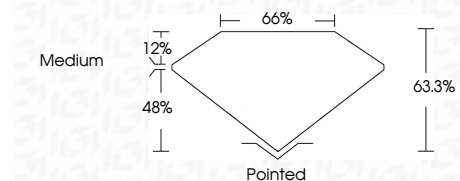

ELECTRONIC COPY

LG692513348
Report verification at igi.org

April 12, 2025
IGI Report Number **LG692513348**
Description **LABORATORY GROWN DIAMOND**
Shape and Cutting Style **SQUARE EMERALD CUT**
Measurements **6.42 X 6.38 X 4.04 MM**

GRADING RESULTS
Carat Weight **1.54 CARAT**
Color Grade **FANCY VIVID BLUE**
Clarity Grade **VVS 2**

ADDITIONAL GRADING INFORMATION
Polish **EXCELLENT**
Symmetry **EXCELLENT**
Fluorescence **NONE**
Inscription(s) **IGI LG692513348**
Comments: This Laboratory Grown Diamond was created by High Pressure High Temperature (HPHT) growth process. Indications of post-growth treatment.

April 12, 2025
IGI Report No LG692513348
SQUARE EMERALD CUT
1.54 CARAT
Carat Weight
Color Grade **FANCY VIVID BLUE**
Clarity Grade **VVS 2**
Depth **63.3%**
Table **48%**
Girdle **Medium**
Culet **Pointed**
Polish **EXCELLENT**
Symmetry **EXCELLENT**
Fluorescence **NONE**
Inscription(s) **IGI LG692513348**

Comments: This Laboratory Grown Diamond was created by High Pressure High Temperature (HPHT) growth process. Indications of post-growth treatment.

LABORATORY GROWN DIAMOND REPORT

April 12, 2025
IGI Report Number **LG692513348**
Description **LABORATORY GROWN DIAMOND**
Shape and Cutting Style **SQUARE EMERALD CUT**
Measurements **6.42 X 6.38 X 4.04 MM**