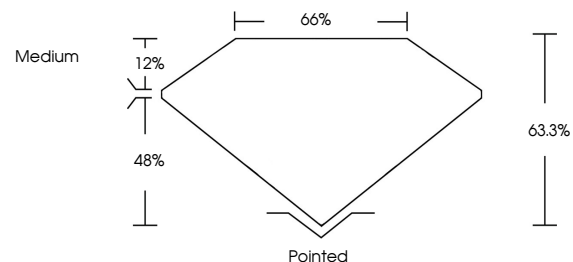

April 12, 2025
IGI Report No LG692513348
SQUARE EMERALD CUT
1.54 CARAT
Carat Weight
Color Grade **FANCY VIVID BLUE**
Clarity Grade **VVS 2**
Depth **63.3%**
Table **48%**
Girdle **Medium**
Culet **Pointed**
Polish **EXCELLENT**
Symmetry **EXCELLENT**
Fluorescence **NONE**
Inscription(s) **IGI LG692513348**

Comments: This Laboratory Grown Diamond was created by High Pressure High Temperature (HPHT) growth process. Indications of post-growth treatment.

LABORATORY GROWN DIAMOND REPORT

April 12, 2025
IGI Report Number **LG692513348**
Description **LABORATORY GROWN DIAMOND**
Shape and Cutting Style **SQUARE EMERALD CUT**
Measurements **6.42 X 6.38 X 4.04 MM**

GRADING RESULTS
Carat Weight **1.54 CARAT**
Color Grade **FANCY VIVID BLUE**
Clarity Grade **VVS 2**

ADDITIONAL GRADING INFORMATION
Polish **EXCELLENT**
Symmetry **EXCELLENT**
Fluorescence **NONE**
Inscription(s) **IGI LG692513348**

Comments: This Laboratory Grown Diamond was created by High Pressure High Temperature (HPHT) growth process. Indications of post-growth treatment.

PROPORTIONS

Sample Image Used

CLARITY CHARACTERISTICS

KEY TO SYMBOLS