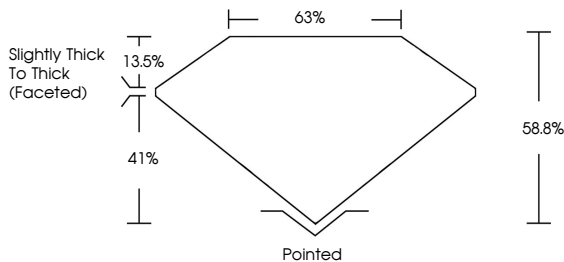

PROPORTIONS