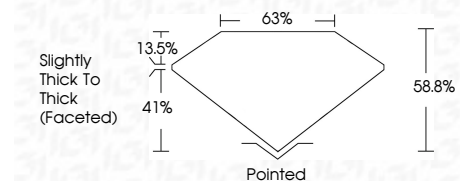

**ELECTRONIC COPY**

LG691512494  
Report verification at igi.org

March 20, 2025  
IGI Report Number **LG691512494**  
Description **LABORATORY GROWN DIAMOND**  
Shape and Cutting Style **HEART BRILLIANT**  
Measurements **8.96 X 9.93 X 5.84 MM**

**GRADING RESULTS**  
Carat Weight **3.07 CARATS**  
Color Grade **D**  
Clarity Grade **VVS 2**

**ADDITIONAL GRADING INFORMATION**  
Polish **EXCELLENT**  
Symmetry **EXCELLENT**  
Fluorescence **NONE**  
Inscription(s) **IGI LG691512494**  
Comments: This Laboratory Grown Diamond was created by Chemical Vapor Deposition (CVD) growth process. Type IIa

March 20, 2025  
IGI Report No LG691512494  
**HEART BRILLIANT**  
8.96 X 9.93 X 5.84 MM  
3.07 CARATS  
D  
VVS 2  
58.8%  
41%  
Slightly Thick To Thick (Faceted)  
Pointed  
EXCELLENT  
EXCELLENT  
NONE  
IGI LG691512494  
Comments: This Laboratory Grown Diamond was created by Chemical Vapor Deposition (CVD) growth process. Type IIa

**GRADING RESULTS**  
Carat Weight **3.07 CARATS**  
Color Grade **D**  
Clarity Grade **VVS 2**

**ADDITIONAL GRADING INFORMATION**  
Polish **EXCELLENT**  
Symmetry **EXCELLENT**  
Fluorescence **NONE**  
Inscription(s) **IGI LG691512494**