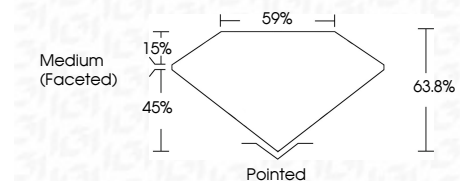

**ELECTRONIC COPY**

LG689567798  
Report verification at igi.org

April 22, 2025  
IGI Report Number **LG689567798**  
Description **LABORATORY GROWN DIAMOND**  
Shape and Cutting Style **MARQUISE BRILLIANT**  
Measurements **10.81 X 5.25 X 3.35 MM**

**GRADING RESULTS**  
Carat Weight **1.07 CARAT**  
Color Grade **G**  
Clarity Grade **VVS 1**

**ADDITIONAL GRADING INFORMATION**  
Polish **EXCELLENT**  
Symmetry **EXCELLENT**  
Fluorescence **NONE**  
Inscription(s) **IGI LG689567798**  
Comments: This Laboratory Grown Diamond was created by Chemical Vapor Deposition (CVD) growth process. Type IIa

April 22, 2025  
IGI Report No **LG689567798**  
**MARQUISE BRILLIANT**  
10.81 X 5.25 X 3.35 MM  
Carat Weight **1.07 CARAT**  
Color Grade **G**  
Clarity Grade **VVS 1**  
Depth **63.8%**  
Table **57%**  
Girdle **Medium (Faceted)**  
Culet **Pointed**  
Polish **EXCELLENT**  
Symmetry **EXCELLENT**  
Fluorescence **NONE**  
Inscription(s) **IGI LG689567798**  
Comments: This Laboratory Grown Diamond was created by Chemical Vapor Deposition (CVD) growth process. Type IIa