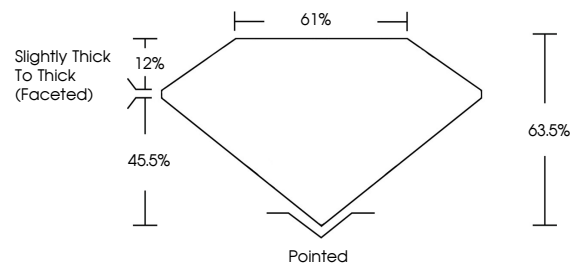

ELECTRONIC COPY

LG689536029
Report verification at igi.org

March 19, 2025
IGI Report Number **LG689536029**
Description **LABORATORY GROWN DIAMOND**
Shape and Cutting Style **CUSHION MODIFIED BRILLIANT**
Measurements **13.16 X 8.94 X 5.68 MM**
GRADING RESULTS
Carat Weight **6.12 CARATS**
Color Grade **FANCY VIVID YELLOW**
Clarity Grade **VS 2**

March 19, 2025
IGI Report Number **LG689536029**
Description **LABORATORY GROWN DIAMOND**
Shape and Cutting Style **CUSHION MODIFIED BRILLIANT**
Measurements **13.16 X 8.94 X 5.68 MM**

GRADING RESULTS

Carat Weight **6.12 CARATS**
Color Grade **FANCY VIVID YELLOW**
Clarity Grade **VS 2**

ADDITIONAL GRADING INFORMATION

Polish **EXCELLENT**
Symmetry **EXCELLENT**
Fluorescence **NONE**
Inscription(s) **LG689536029**

Comments: This Laboratory Grown Diamond was created by Chemical Vapor Deposition (CVD) growth process.

Secondary color: Grey

PROPORTIONS

Sample Image Used

CLARITY CHARACTERISTICS

KEY TO SYMBOLS

Red symbols indicate internal characteristics.
Green symbols indicate external characteristics.

COLOR

D E F G H I J Faint Very Light Light