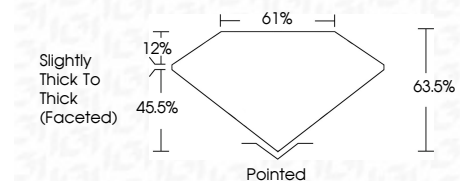

ELECTRONIC COPY

LG689536029
Report verification at igi.org

March 19, 2025
IGI Report Number **LG689536029**
Description **LABORATORY GROWN DIAMOND**
Shape and Cutting Style **CUSHION MODIFIED BRILLIANT**
Measurements **13.16 X 8.94 X 5.68 MM**
GRADING RESULTS
Carat Weight **6.12 CARATS**
Color Grade **FANCY VIVID YELLOW**
Clarity Grade **VS 2**

March 19, 2025
IGI Report Number **LG689536029**
Description **LABORATORY GROWN DIAMOND**
Shape and Cutting Style **CUSHION MODIFIED BRILLIANT**
Measurements **13.16 X 8.94 X 5.68 MM**

GRADING RESULTS

Carat Weight **6.12 CARATS**
Color Grade **FANCY VIVID YELLOW**
Clarity Grade **VS 2**

Secondary color: Grey

PROPORTIONS

Sample Image Used

CLARITY CHARACTERISTICS

KEY TO SYMBOLS

Red symbols indicate internal characteristics.
Green symbols indicate external characteristics.

COLOR

D E F G H I J Faint Very Light Light

CLARITY

IF	VS ¹⁻²	VS ¹⁻²	SI ¹⁻²	I ¹⁻³
Internally Flawless	Very Very Slightly Included	Very Slightly Included	Slightly Included	Included

ADDITIONAL GRADING INFORMATION

Polish **EXCELLENT**
Symmetry **EXCELLENT**
Fluorescence **NONE**
Inscription(s) **LG689536029**
Comments: This Laboratory Grown Diamond was created by Chemical Vapor Deposition (CVD) growth process.
Secondary color: Grey