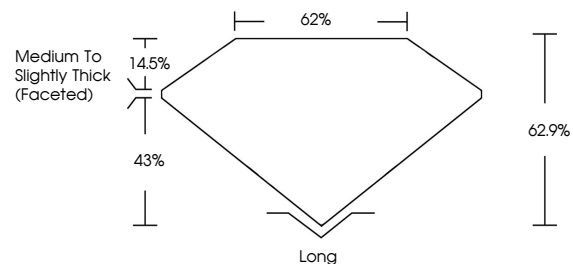

Measurements **8.43 X 5.42 X 3.41 MM**

GRADING RESULTS

Carat Weight **1.51 CARAT**
Color Grade **F**
Clarity Grade **VVS 2**

ADDITIONAL GRADING INFORMATION

Polish **EXCELLENT**
Symmetry **EXCELLENT**
Fluorescence **NONE**
Inscription(s) **IGI LG687559356**
Comments: This Laboratory Grown Diamond was created by Chemical Vapor Deposition (CVD) growth process. Type IIa

March 23, 2025
IGI Report No. LG687559356
**ROUND CORNERED RECT. MODIFIED
BRILLIANT**
8.43 X 5.42 X 3.41 MM
Carat Weight **1.51 CARAT**
Color Grade **F**
Clarity Grade **VVS 2**
Depth **62.9%**
Table **43%**
Girdle **Medium to Slightly Thick (Faceted)**
Culet **Long**
Polish **EXCELLENT**
Symmetry **EXCELLENT**
Fluorescence **NONE**
Inscription(s) **IGI LG687559356**
Comments: This Laboratory Grown Diamond was created by Chemical Vapor Deposition (CVD) growth process. Type IIa

GRADING RESULTS

Carat Weight **1.51 CARAT**
Color Grade **F**
Clarity Grade **VVS 2**

ADDITIONAL GRADING INFORMATION

Polish **EXCELLENT**
Symmetry **EXCELLENT**
Fluorescence **NONE**
Inscription(s) **IGI LG687559356**

Comments: This Laboratory Grown Diamond was created by Chemical Vapor Deposition (CVD) growth process. Type IIa

PROPORTIONS

CLARITY CHARACTERISTICS

KEY TO SYMBOLS

Red symbols indicate internal characteristics.
Green symbols indicate external characteristics.