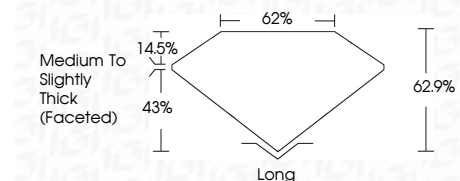

Measurements **8.43 X 5.42 X 3.41 MM**

GRADING RESULTS

Carat Weight **1.51 CARAT**
Color Grade **F**
Clarity Grade **VVS 2**

ADDITIONAL GRADING INFORMATION

Polish **EXCELLENT**
Symmetry **EXCELLENT**
Fluorescence **NONE**
Inscription(s) **IGI LG687559356**
Comments: This Laboratory Grown Diamond was created by Chemical Vapor Deposition (CVD) growth process. Type IIa

March 23, 2025
IGI Report No. LG687559356
**ROUND CORNERED RECT. MODIFIED
BRILLIANT**
8.43 X 5.42 X 3.41 MM
Carat Weight **1.51 CARAT**
Color Grade **F**
Clarity Grade **VVS 2**
Depth **62.9%**
Table **43%**
Girdle **Medium to Slightly Thick (Faceted)**
Culet **Long**
Polish **EXCELLENT**
Symmetry **EXCELLENT**
Fluorescence **NONE**
Inscription(s) **IGI LG687559356**
Comments: This Laboratory Grown Diamond was created by Chemical Vapor Deposition (CVD) growth process. Type IIa

LABORATORY GROWN DIAMOND REPORT

March 23, 2025
IGI Report Number **LG687559356**
Description **LABORATORY GROWN DIAMOND**
Shape and Cutting Style **ROUND CORNERED
RECTANGULAR MODIFIED
BRILLIANT**
Measurements **8.43 X 5.42 X 3.41 MM**

GRADING RESULTS

Carat Weight **1.51 CARAT**
Color Grade **F**
Clarity Grade **VVS 2**

ADDITIONAL GRADING INFORMATION

Polish **EXCELLENT**
Symmetry **EXCELLENT**
Fluorescence **NONE**
Inscription(s) **IGI LG687559356**