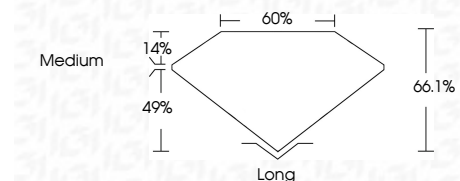

**ELECTRONIC COPY**

LG687559351  
Report verification at igi.org

March 7, 2025  
IGI Report Number **LG687559351**  
Description **LABORATORY GROWN DIAMOND**  
Shape and Cutting Style **EMERALD CUT**  
Measurements **9.25 X 6.23 X 4.12 MM**

**GRADING RESULTS**  
Carat Weight **2.30 CARATS**  
Color Grade **G**  
Clarity Grade **VS 1**

**ADDITIONAL GRADING INFORMATION**  
Polish **EXCELLENT**  
Symmetry **EXCELLENT**  
Fluorescence **NONE**  
Inscription(s) **IGI LG687559351**  
Comments: This Laboratory Grown Diamond was created by Chemical Vapor Deposition (CVD) growth process. Type IIa

March 7, 2025  
IGI Report No. LG687559351  
**EMERALD CUT**  
9.25 X 6.23 X 4.12 MM  
2.30 CARATS  
Color Grade **G**  
Clarity Grade **VS 1**  
Depth **66.1%**  
Table **49%**  
Girdle **Medium**  
Culet **Long**  
Polish **EXCELLENT**  
Symmetry **EXCELLENT**  
Fluorescence **NONE**  
Inscription(s) **IGI LG687559351**  
Comments: This Laboratory Grown Diamond was created by Chemical Vapor Deposition (CVD) growth process. Type IIa

March 7, 2025  
IGI Report Number **LG687559351**  
Description **LABORATORY GROWN DIAMOND**  
Shape and Cutting Style **EMERALD CUT**  
Measurements **9.25 X 6.23 X 4.12 MM**

**GRADING RESULTS**  
Carat Weight **2.30 CARATS**  
Color Grade **G**  
Clarity Grade **VS 1**