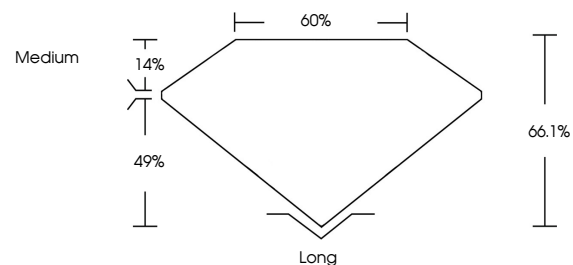

PROPORTIONS