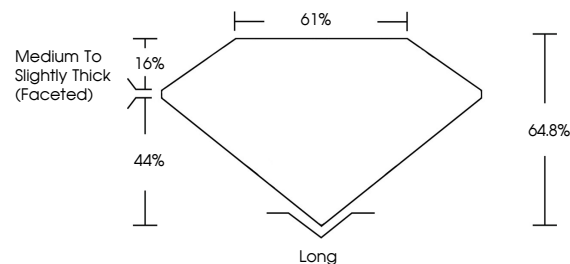

March 7, 2025
IGI Report No. **LG687559304**
**ROUND CORNERED RECT. MODIFIED
BRILLIANT**
8.45 X 5.48 X 3.55 MM
Carat Weight **1.51 CARAT**
Color Grade **G**
Clarity Grade **VS 1**
Depth **44%**
Table **16%**
Girdle **Medium to Slightly Thick (Faceted)**
Culet **Long**
Polish **EXCELLENT**
Symmetry **EXCELLENT**
Fluorescence **NONE**
Inscription(s) **IGI LG687559304**
Comments: This Laboratory Grown Diamond was created by Chemical Vapor Deposition (CVD) growth process. Type IIa

GRADING RESULTS

Carat Weight **1.51 CARAT**
Color Grade **G**
Clarity Grade **VS 1**

ADDITIONAL GRADING INFORMATION

Polish **EXCELLENT**
Symmetry **EXCELLENT**
Fluorescence **NONE**
Inscription(s) **IGI LG687559304**

Comments: This Laboratory Grown Diamond was created by Chemical Vapor Deposition (CVD) growth process. Type IIa

PROPORTIONS

Sample Image Used

CLARITY CHARACTERISTICS

KEY TO SYMBOLS

Red symbols indicate internal characteristics.
Green symbols indicate external characteristics.