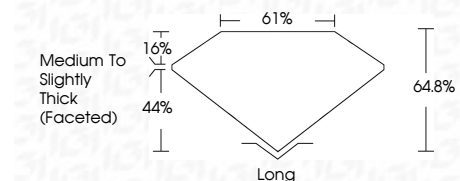

ELECTRONIC COPY

LG687559304
Report verification at igi.org

March 7, 2025
IGI Report Number **LG687559304**
Description **LABORATORY GROWN DIAMOND**
Shape and Cutting Style **ROUND CORNERED
RECTANGULAR MODIFIED
BRILLIANT**
Measurements **8.45 X 5.48 X 3.55 MM**

GRADING RESULTS

Carat Weight **1.51 CARAT**
Color Grade **G**
Clarity Grade **VS 1**

ADDITIONAL GRADING INFORMATION

Polish **EXCELLENT**
Symmetry **EXCELLENT**
Fluorescence **NONE**
Inscription(s) **IGI LG687559304**
Comments: This Laboratory Grown Diamond was created by Chemical Vapor Deposition (CVD) growth process. Type IIa

March 7, 2025
IGI Report No. **LG687559304**
**ROUND CORNERED RECT. MODIFIED
BRILLIANT**
8.45 X 5.48 X 3.55 MM
Carat Weight **1.51 CARAT**
Color Grade **G**
Clarity Grade **VS 1**
Depth **44%**
Table **16%**
Girdle **Medium to Slightly Thick (Faceted)**
Culet **Long**
Polish **EXCELLENT**
Symmetry **EXCELLENT**
Fluorescence **NONE**
Inscription(s) **IGI LG687559304**
Comments: This Laboratory Grown Diamond was created by Chemical Vapor Deposition (CVD) growth process. Type IIa

LABORATORY GROWN DIAMOND REPORT

March 7, 2025
IGI Report Number **LG687559304**
Description **LABORATORY GROWN DIAMOND**
Shape and Cutting Style **ROUND CORNERED
RECTANGULAR MODIFIED
BRILLIANT**
Measurements **8.45 X 5.48 X 3.55 MM**