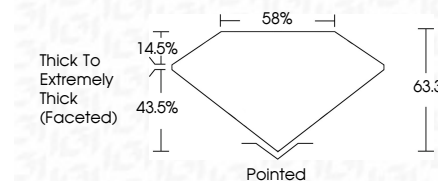

ADDITIONAL GRADING INFORMATION

Polish **EXCELLENT**
Symmetry **EXCELLENT**
Fluorescence **NONE**
Inscription(s) **IGI LG687558552**

Comments: This Laboratory Grown Diamond was created by Chemical Vapor Deposition (CVD) growth process.

Secondary color: Grey

COLOR

D E F G H I J Faint Very Light Light

CLARITY

IF	VS¹⁻²	VS¹⁻²	SI¹⁻²	I¹⁻³
Internally Flawless	Very Very Slightly Included	Very Slightly Included	Slightly Included	Included

ADDITIONAL GRADING INFORMATION

Polish **EXCELLENT**
Symmetry **EXCELLENT**
Fluorescence **NONE**
Inscription(s) **IGI LG687558552**
Comments: This Laboratory Grown Diamond was created by Chemical Vapor Deposition (CVD) growth process.
Secondary color: Grey

IGI

March 10, 2025
IGI Report No **LG687558552**
PEAR MODIFIED BRILLIANT
13.26 X 8.32 X 5.27 MM
Carat Weight **4.03 CARATS**
Color Grade **FANCY INTENSE YELLOW**
Clarity Grade **SI 1**
Depth **63.3%**
Table **58%**
Girdle **Thick To Extremely Thick (Faceted)**
Culet **Pointed**
Polish **EXCELLENT**
Symmetry **EXCELLENT**
Fluorescence **NONE**
Inscription(s) **IGI LG687558552**
Comments: This Laboratory Grown Diamond was created by Chemical Vapor Deposition (CVD) growth process.
Secondary color: Grey