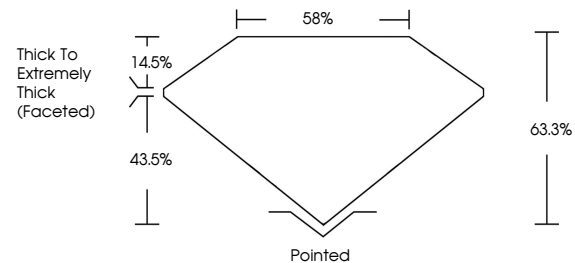

ELECTRONIC COPY

LG687558552
Report verification at igi.org

March 10, 2025
IGI Report Number **LG687558552**
Description **LABORATORY GROWN DIAMOND**
Shape and Cutting Style **PEAR MODIFIED BRILLIANT**
Measurements **13.26 X 8.32 X 5.27 MM**
GRADING RESULTS
Carat Weight **4.03 CARATS**
Color Grade **FANCY INTENSE YELLOW**
Clarity Grade **SI 1**

March 10, 2025
IGI Report Number **LG687558552**
Description **LABORATORY GROWN DIAMOND**
Shape and Cutting Style **PEAR MODIFIED BRILLIANT**
Measurements **13.26 X 8.32 X 5.27 MM**
GRADING RESULTS
Carat Weight **4.03 CARATS**
Color Grade **FANCY INTENSE YELLOW**
Clarity Grade **SI 1**

PROPORTIONS

Sample Image Used

ADDITIONAL GRADING INFORMATION

Polish **EXCELLENT**
Symmetry **EXCELLENT**
Fluorescence **NONE**
Inscription(s) **IGI LG687558552**

Comments: This Laboratory Grown Diamond was created by Chemical Vapor Deposition (CVD) growth process.

IGI

March 10, 2025
IGI Report No **LG687558552**
PEAR MODIFIED BRILLIANT
13.26 X 8.32 X 5.27 MM
Carat Weight **4.03 CARATS**
Color Grade **FANCY INTENSE YELLOW**
Clarity Grade **SI 1**
Depth **63.3%**
Table **58%**
Girdle **Thick To Extremely Thick (Faceted)**
Culet **Pointed**
Polish **EXCELLENT**
Symmetry **EXCELLENT**
Fluorescence **NONE**
Inscription(s) **IGI LG687558552**
Comments: This Laboratory Grown Diamond was created by Chemical Vapor Deposition (CVD) growth process.
Secondary color: Grey